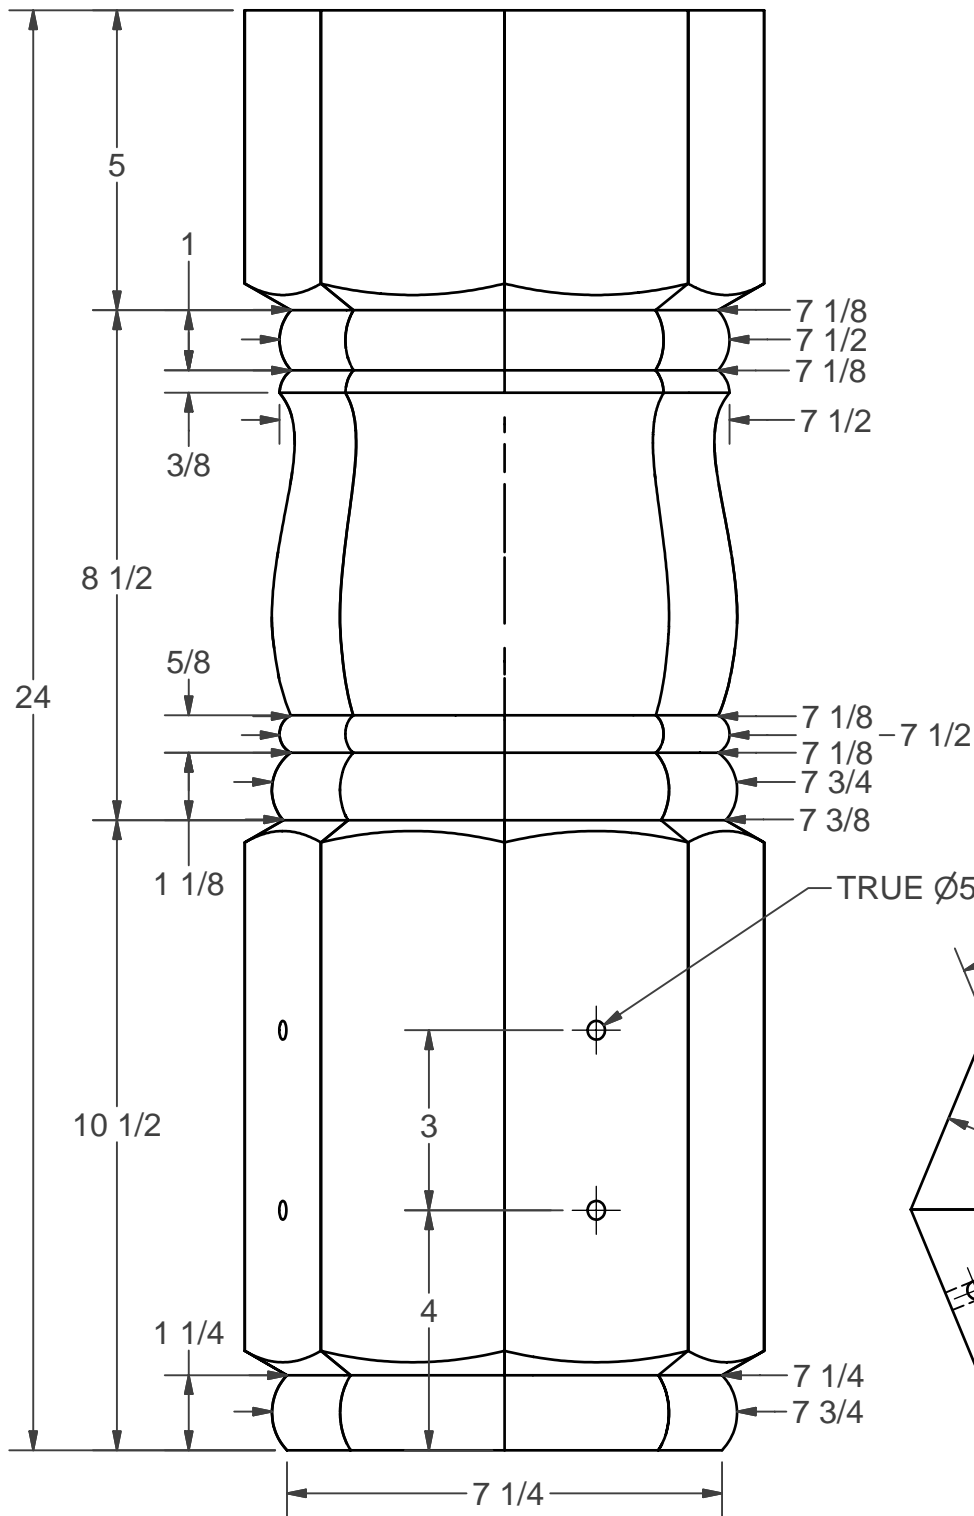

Pedestal Base - Column Pattern

POKER TABLE PLANS - WOODSMITH #158

Copyright 2005, August Home Publishing Company.
All Rights Reserved.

5/16" HOLE, 1 1/2" DEEP FOR
5/6-18 x 3" HANGER BOLT

5/16" SCALE

Pedestal Base - Leg Pattern

POKER TABLE PLANS - WOODSMITH #158

Copyright 2005, August Home Publishing Company.
All Rights Reserved.

COUNTERBORE FOR
LEG LEVELER

PILOT HOLE FOR
5/16-18 x 3"
HANGER BOLTS

1/8" ROUNDOVER
ON EDGES

HALF-SIZE PATTERN