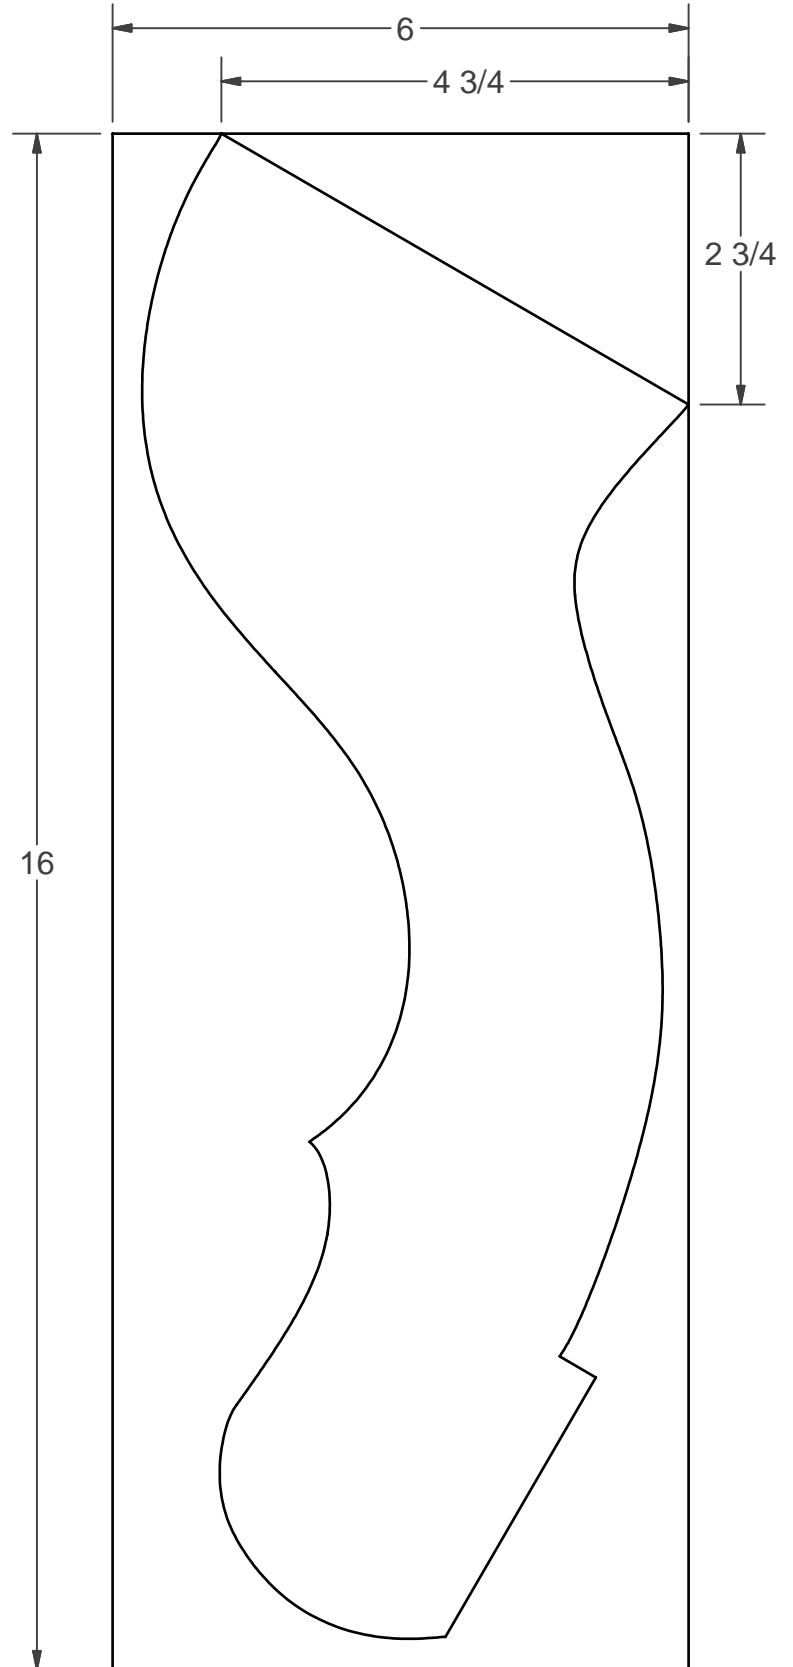

Pedestal Base - Column Pattern

POKER TABLE PLANS - WOODSMITH #158

Copyright 2005, August Home Publishing Company.
All Rights Reserved.

5/16" HOLE, 1 1/2" DEEP FOR
5/6-18 x 3" HANGER BOLT

5/16" SCALE

Pedestal Base - Leg Pattern

POKER TABLE PLANS - WOODSMITH #158

Copyright 2005, August Home Publishing Company.
All Rights Reserved.

COUNTERBORE FOR
LEG LEVELER

PILOT HOLE FOR
5/16-18 x 3"
HANGER BOLTS

1/8" ROUNDOVER
ON EDGES

HALF-SIZE PATTERN