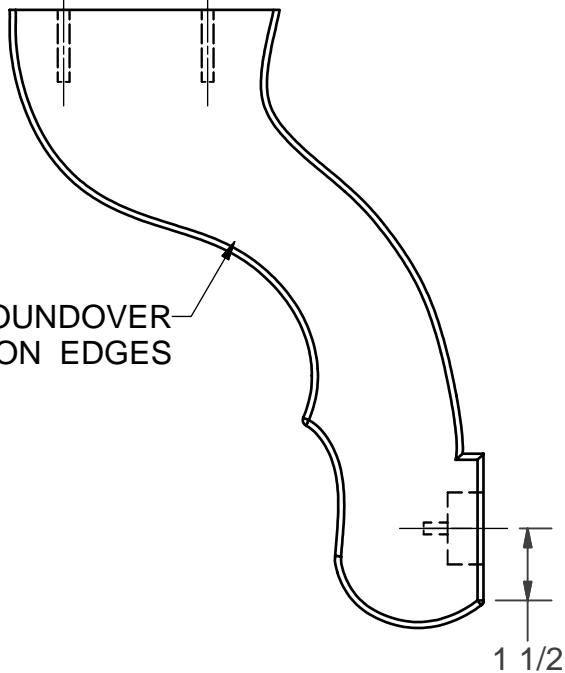

Pedestal Base - Column Pattern

POKER TABLE PLANS - WOODSMITH #158

Copyright 2005, August Home Publishing Company.
All Rights Reserved.

5/16" HOLE, 1 1/2" DEEP FOR
5/6-18 x 3" HANGER BOLT

5/16" SCALE

Pedestal Base - Leg Pattern

POKER TABLE PLANS - WOODSMITH #158

Copyright 2005, August Home Publishing Company.
All Rights Reserved.

COUNTERBORE FOR
LEG LEVELER

PILOT HOLE FOR
5/16-18 x 3"
HANGER BOLTS

1/8" ROUNDOVER
ON EDGES

HALF-SIZE PATTERN