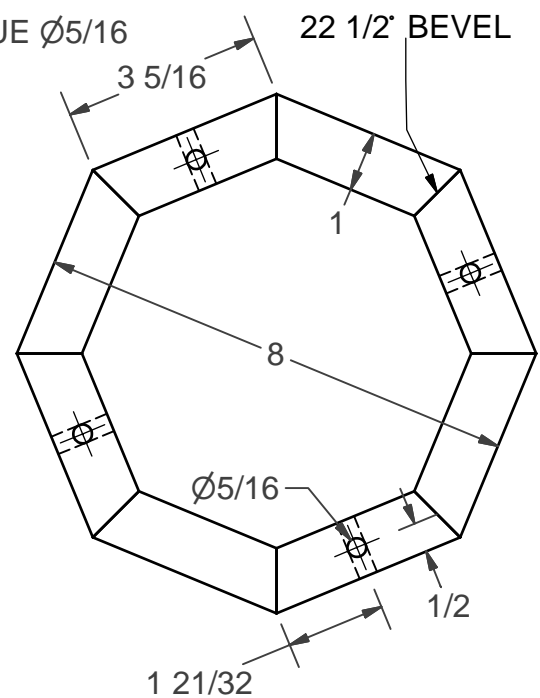

Pedestal Base - Column Pattern

POKER TABLE PLANS - WOODSMITH #158

Copyright 2005, August Home Publishing Company.
All Rights Reserved.

5/16" HOLE, 1 1/2" DEEP FOR
5/6-18 x 3" HANGER BOLT

5/16" SCALE

Pedestal Base - Leg Pattern

POKER TABLE PLANS - WOODSMITH #158

Copyright 2005, August Home Publishing Company.
All Rights Reserved.

COUNTERBORE FOR
LEG LEVELER

PILOT HOLE FOR
5/16-18 x 3"
HANGER BOLTS

1/8" ROUNDOVER
ON EDGES

HALF-SIZE PATTERN