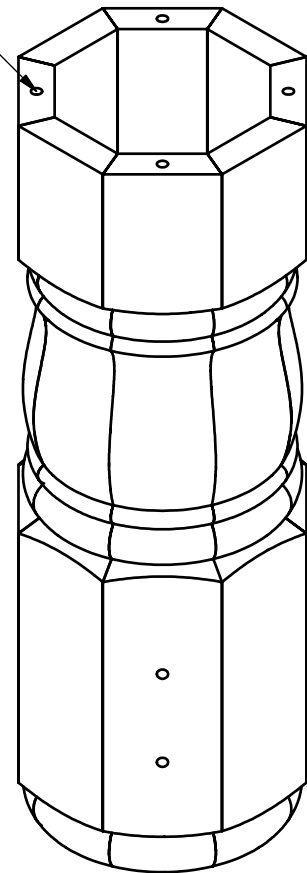

Pedestal Base - Column Pattern

POKER TABLE PLANS - WOODSMITH #158

Copyright 2005, August Home Publishing Company.
All Rights Reserved.

5/16" HOLE, 1 1/2" DEEP FOR
5/6-18 x 3" HANGER BOLT

5/16" SCALE

Pedestal Base - Leg Pattern

POKER TABLE PLANS - WOODSMITH #158

Copyright 2005, August Home Publishing Company.
All Rights Reserved.

COUNTERBORE FOR
LEG LEVELER

PILOT HOLE FOR
5/16-18 x 3"
HANGER BOLTS

1/8" ROUNDOVER
ON EDGES

HALF-SIZE PATTERN