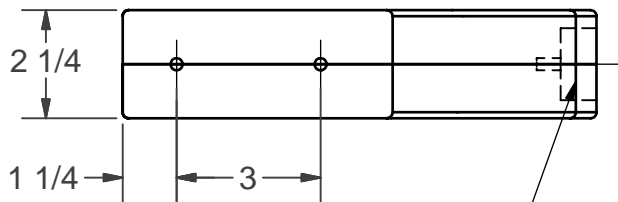

Pedestal Base - Column Pattern

POKER TABLE PLANS - WOODSMITH #158

Copyright 2005, August Home Publishing Company.
All Rights Reserved.

5/16" HOLE, 1 1/2" DEEP FOR
5/6-18 x 3" HANGER BOLT

5/16" SCALE

Pedestal Base - Leg Pattern

POKER TABLE PLANS - WOODSMITH #158

Copyright 2005, August Home Publishing Company.
All Rights Reserved.

COUNTERBORE FOR
LEG LEVELER

PILOT HOLE FOR
5/16-18 x 3"
HANGER BOLTS

1/8" ROUNDOVER
ON EDGES

HALF-SIZE PATTERN