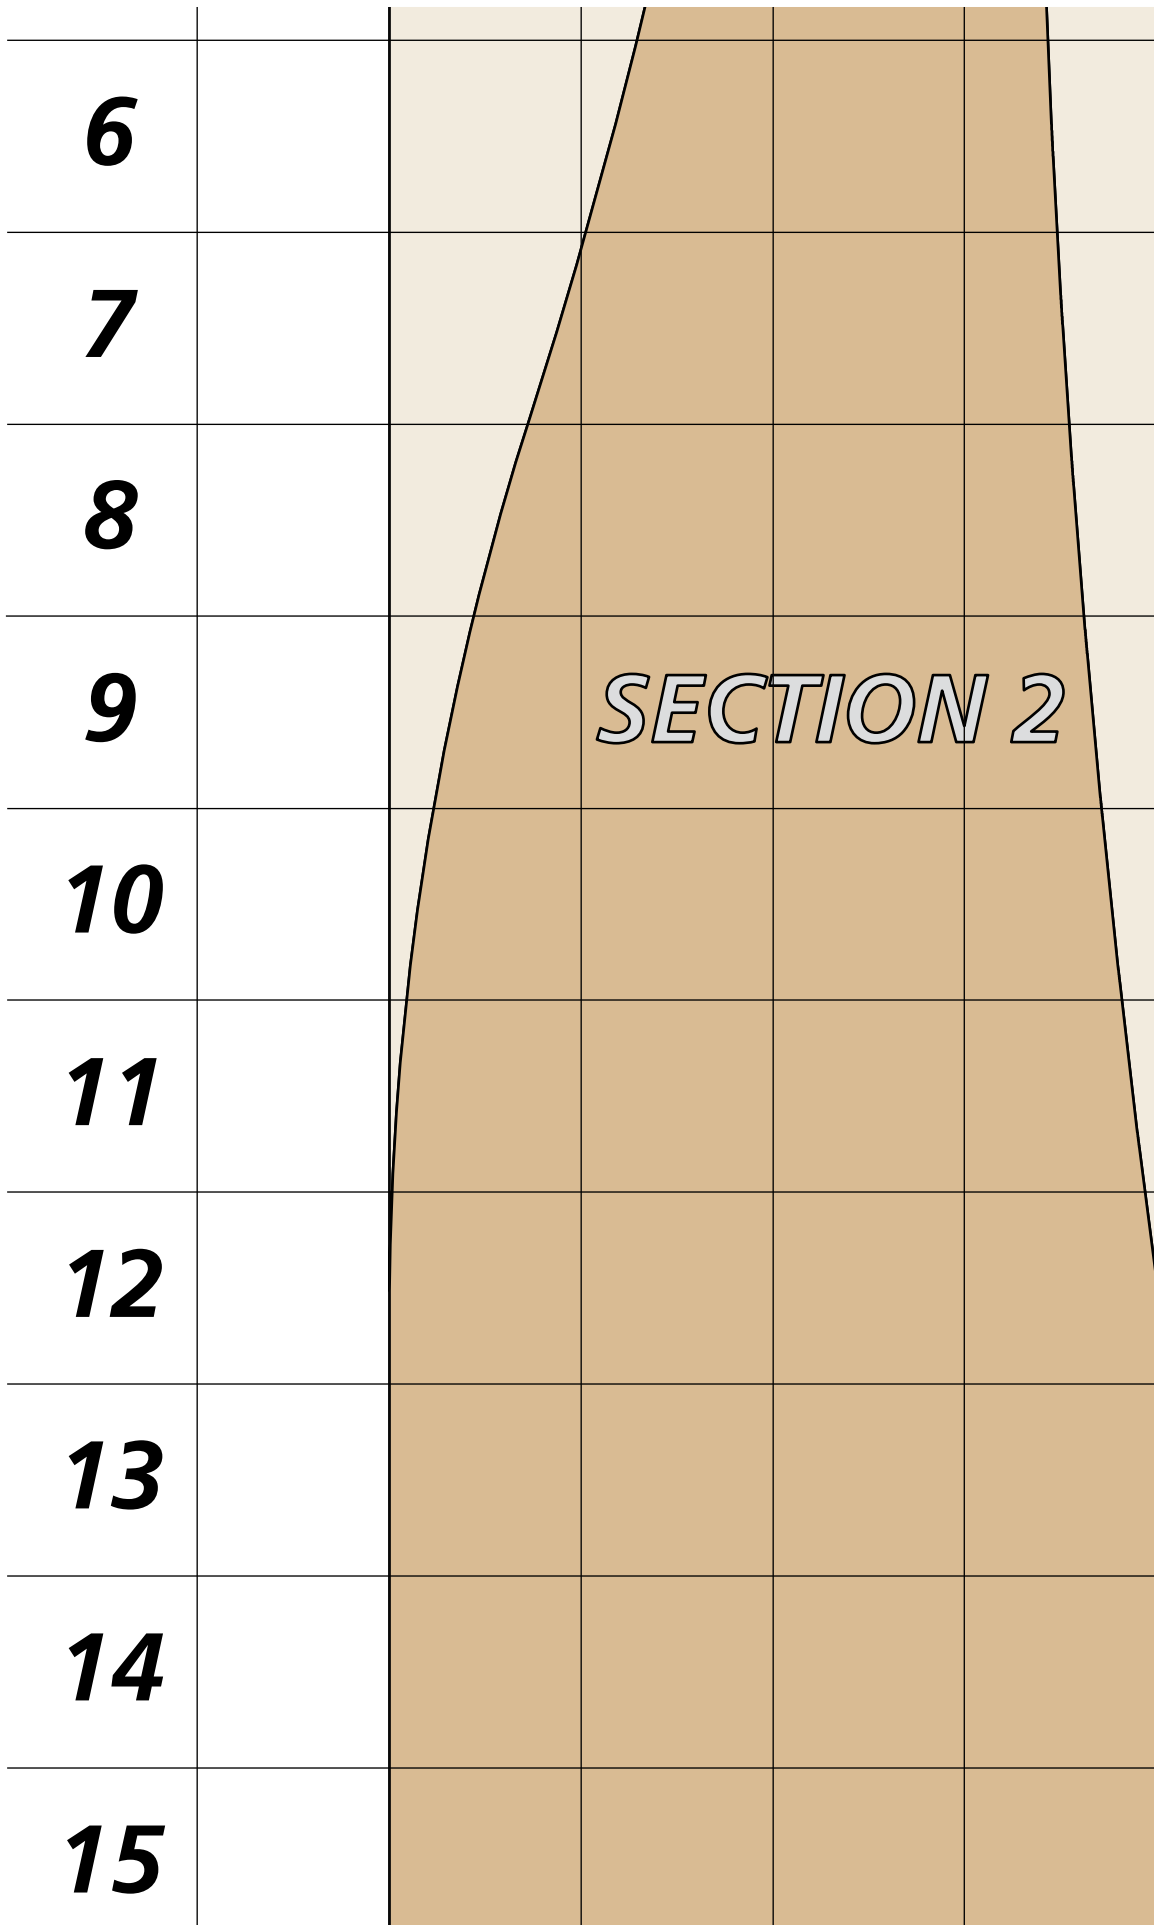

full-size pattern

Rocker Arm

14					
15					
16					
17		<i>SECTION 3</i>			
18					
19					
20					
21					