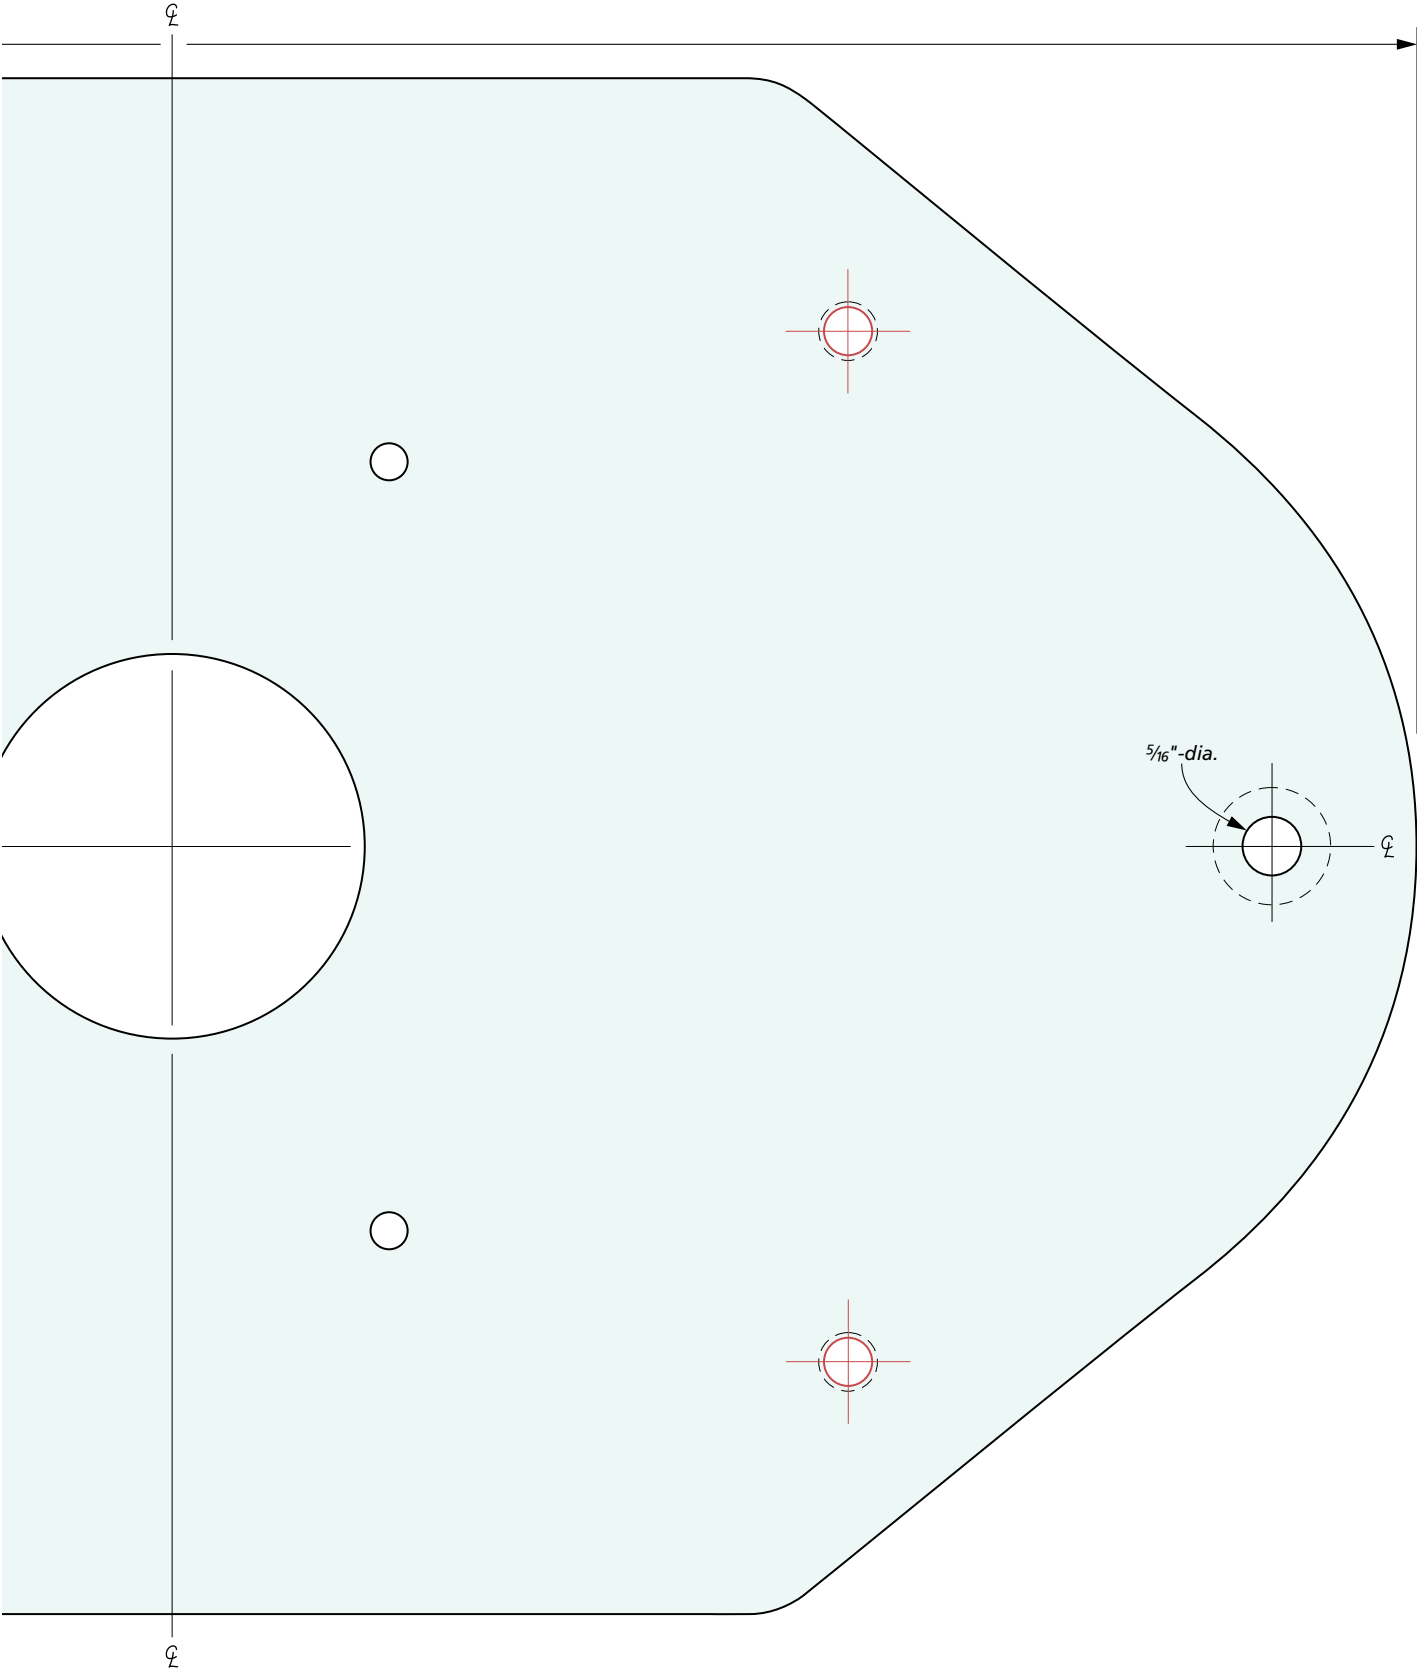

Oversized Base Patterns

PATTERN OVERSIZED BASEPLATE (Full-size)

Online Extra

Online Extra

PATTERN FLUSH-TRIM FOOT (Full-size)

Online Extra

PATTERN DUST COLLECTION WALL (Full-size)

Online Extra

PATTERN DUST COLLECTION CAP (Full-size)