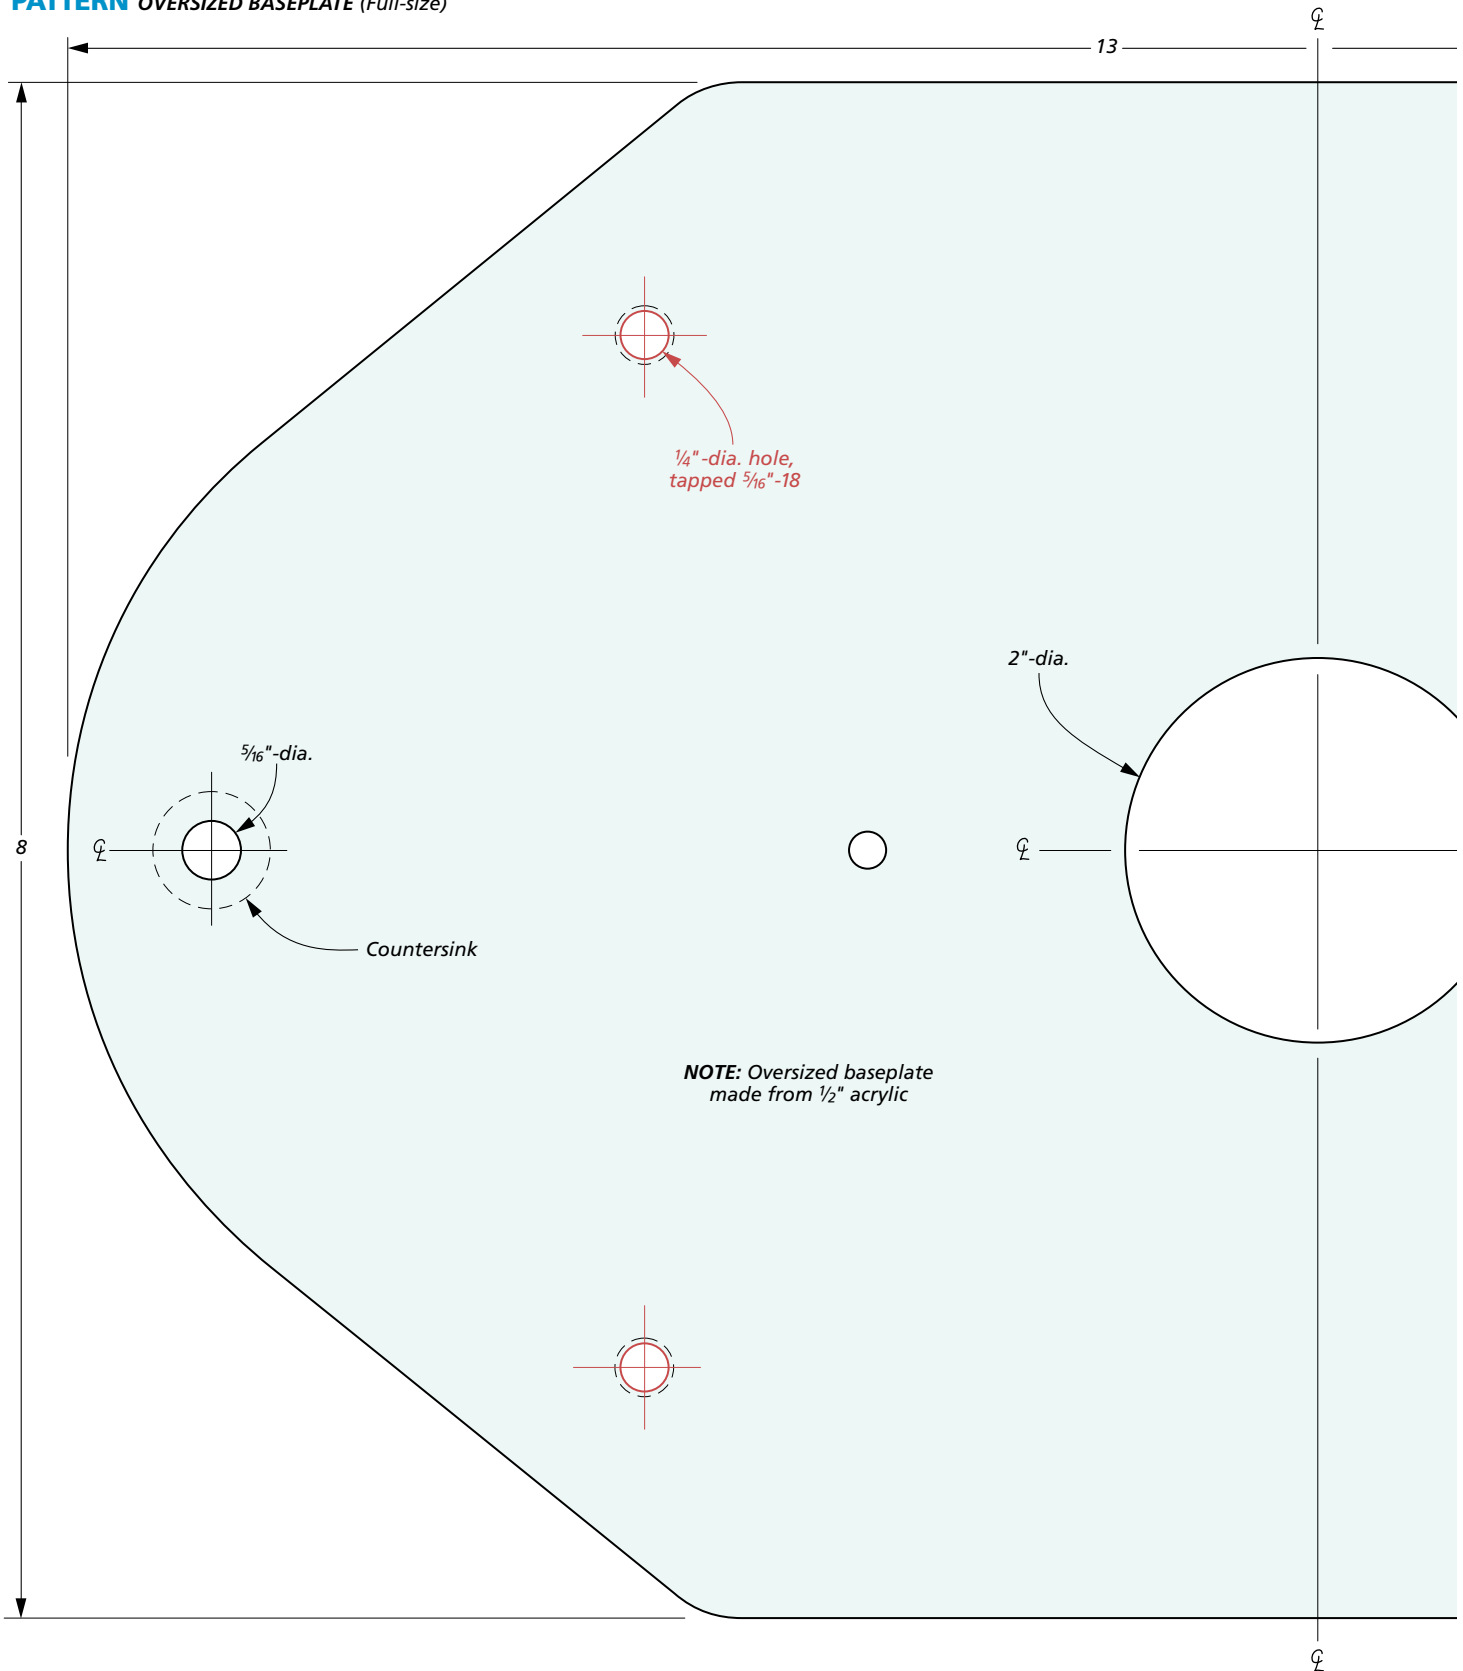

Oversized Base Patterns

PATTERN OVERSIZED BASEPLATE (Full-size)

Online Extra

Online Extra

PATTERN FLUSH-TRIM FOOT (Full-size)

Online Extra

PATTERN DUST COLLECTION WALL (Full-size)

Online Extra

PATTERN DUST COLLECTION CAP (Full-size)