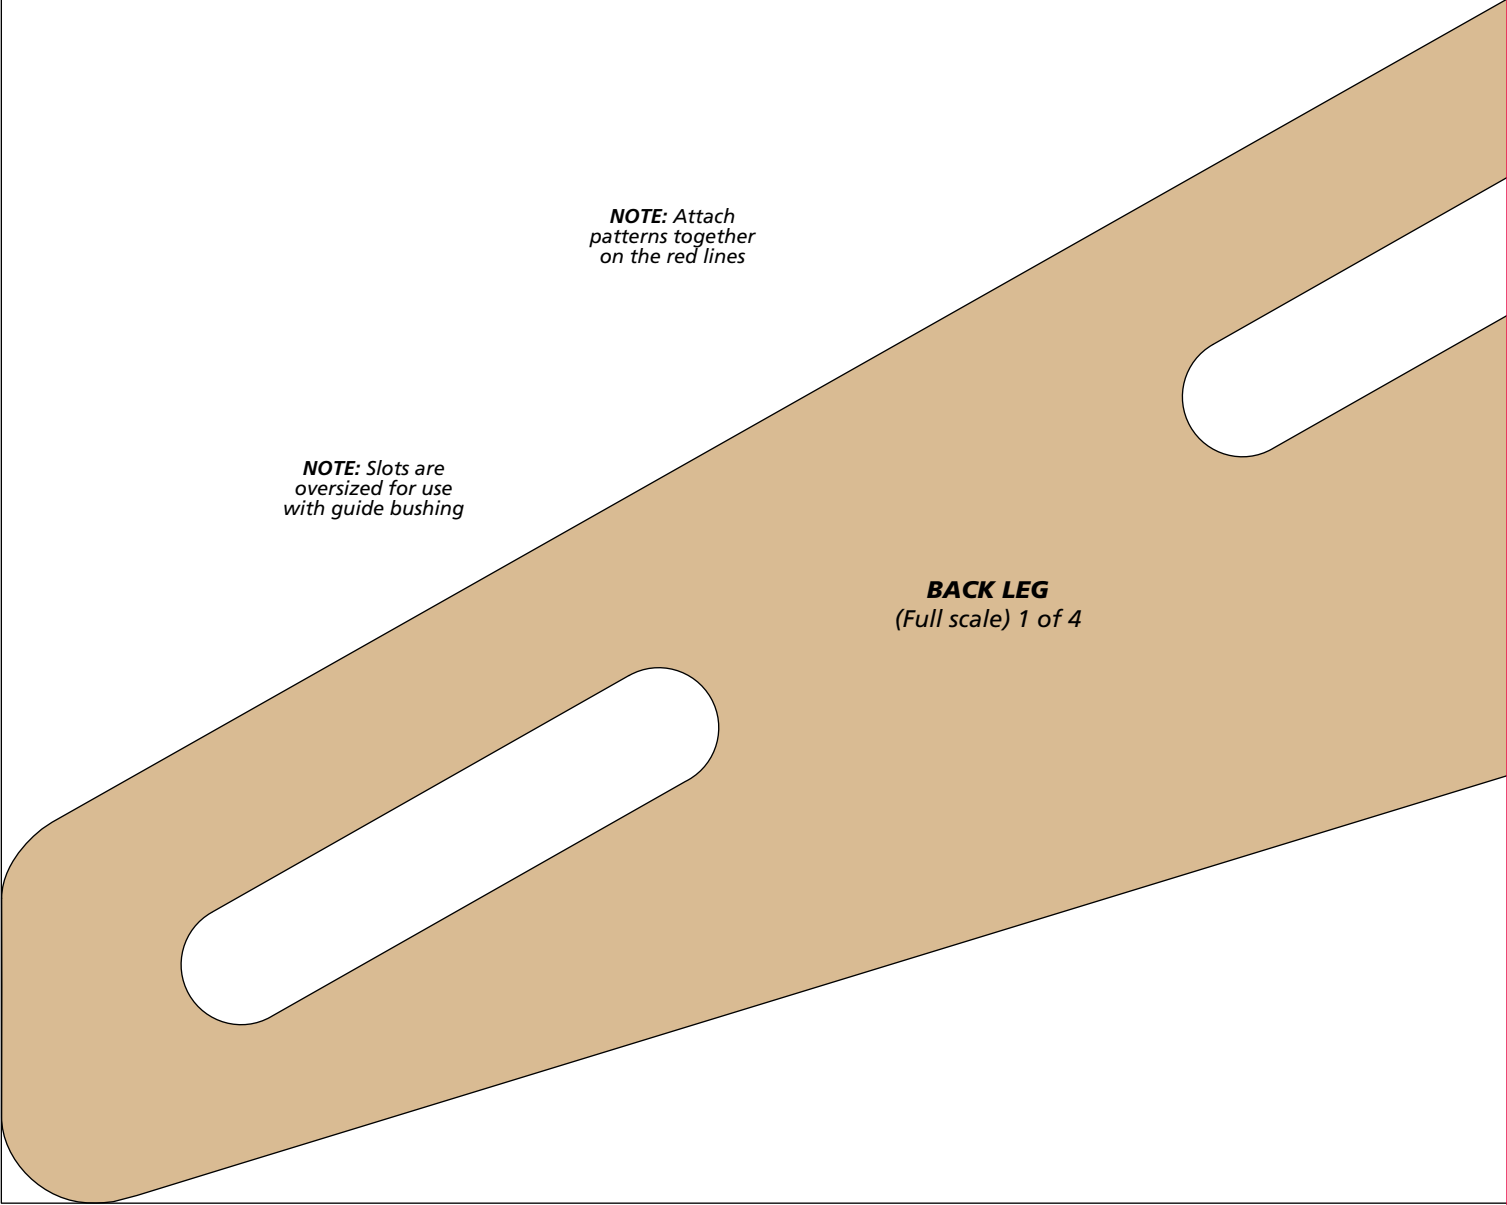

Campaign Chair Patterns

NOTE: Attach patterns together on the red lines

NOTE: Slots are oversized for use with guide bushing

BACK LEG
(Full scale) 1 of 4

BACK LEG
(Full scale) 2 of 4

BACK LEG
(Full scale) 3 of 4

BACK LEG
(Full scale) 4 of 4

SEAT RAIL
(Full scale) 1 of 2

NOTE: Slots are oversized for use with guide bushing

SEAT RAIL
(Full scale) 2 of 2

NOTE: Slots are oversized for use with guide bushing

FRONT LEG
(Full scale) 1 of 3

FRONT LEG
(Full scale) 2 of 3