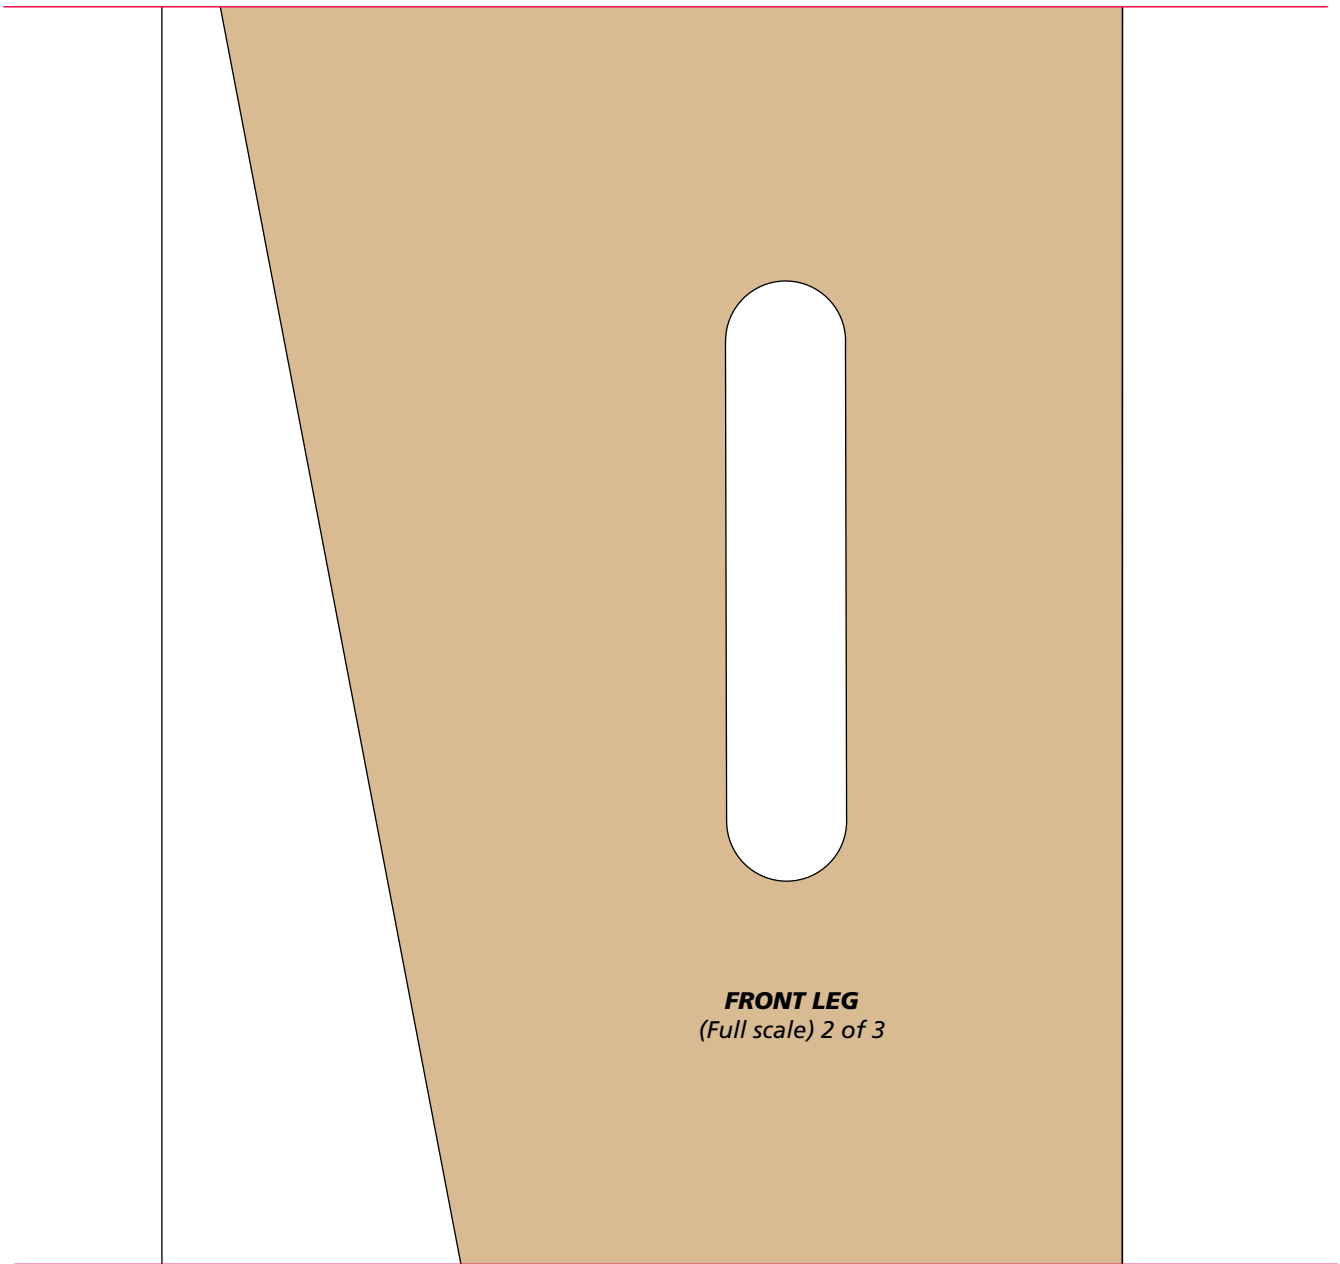

Campaign Chair Patterns

NOTE: Attach patterns together on the red lines

NOTE: Slots are oversized for use with guide bushing

BACK LEG
(Full scale) 1 of 4

BACK LEG
(Full scale) 2 of 4

BACK LEG
(Full scale) 3 of 4

BACK LEG
(Full scale) 4 of 4

SEAT RAIL
(Full scale) 1 of 2

NOTE: Slots are oversized for use with guide bushing

SEAT RAIL
(Full scale) 2 of 2

NOTE: Slots are oversized for use with guide bushing

FRONT LEG
(Full scale) 1 of 3

FRONT LEG
(Full scale) 2 of 3