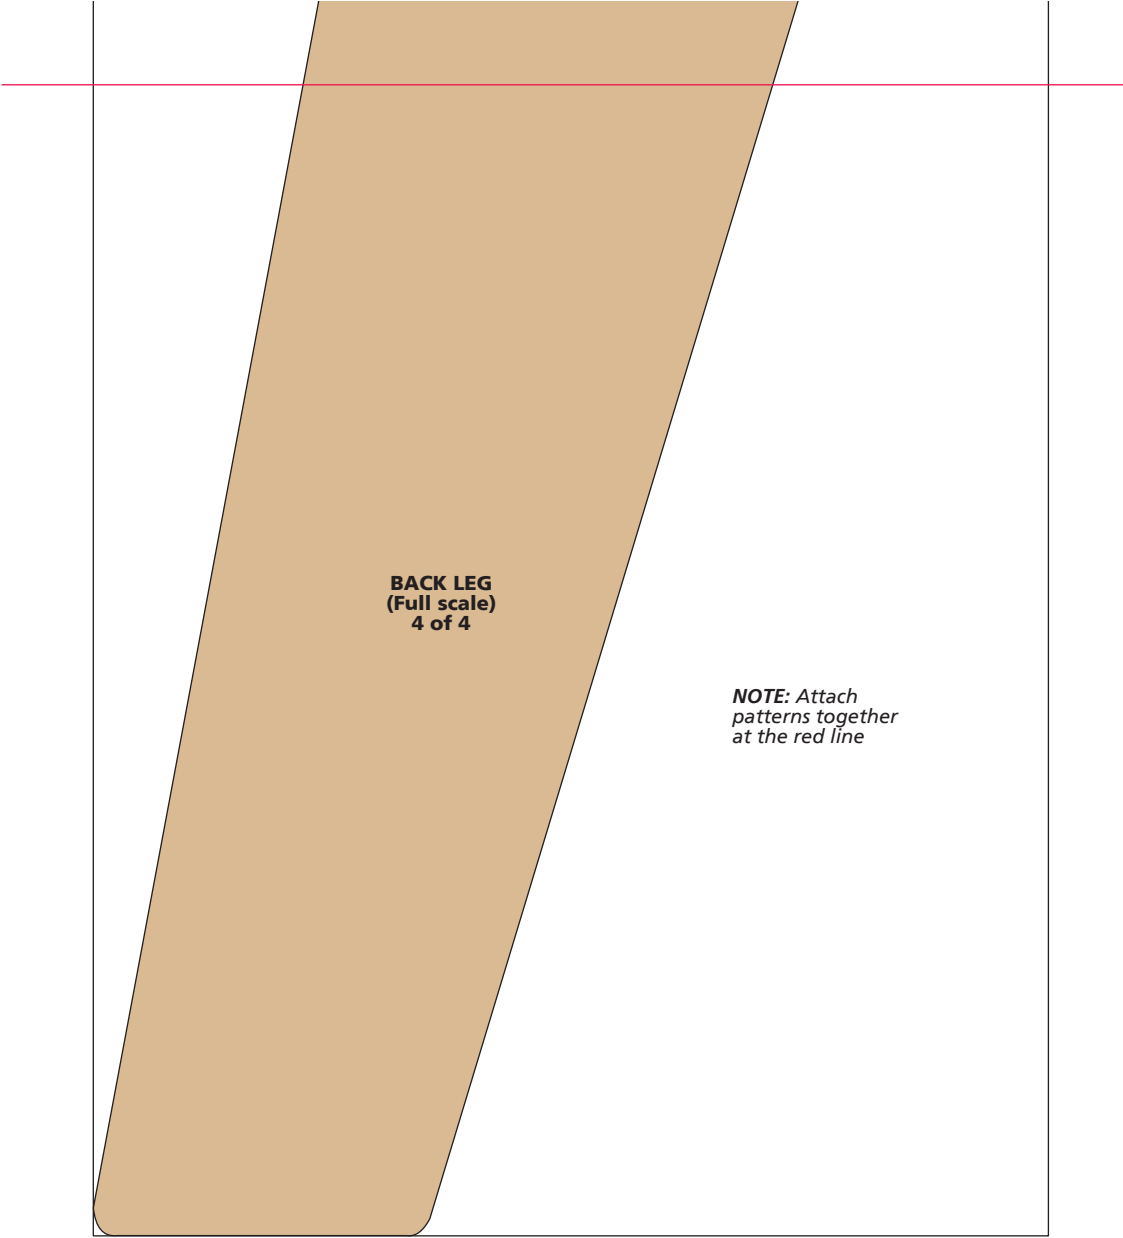

# Patio seating **Leg patterns**

# Online Extra

*NOTE: Attach patterns together at the red line*

**CORNER LEG  
(Full scale)  
2 of 4**

*NOTE: Attach  
patterns together  
at the red line*

**CORNER LEG  
(Full scale)  
3 of 4**

**FRONT LEG  
(Full scale)  
2 of 2**

***NOTE:** Attach  
patterns together  
at the red line*