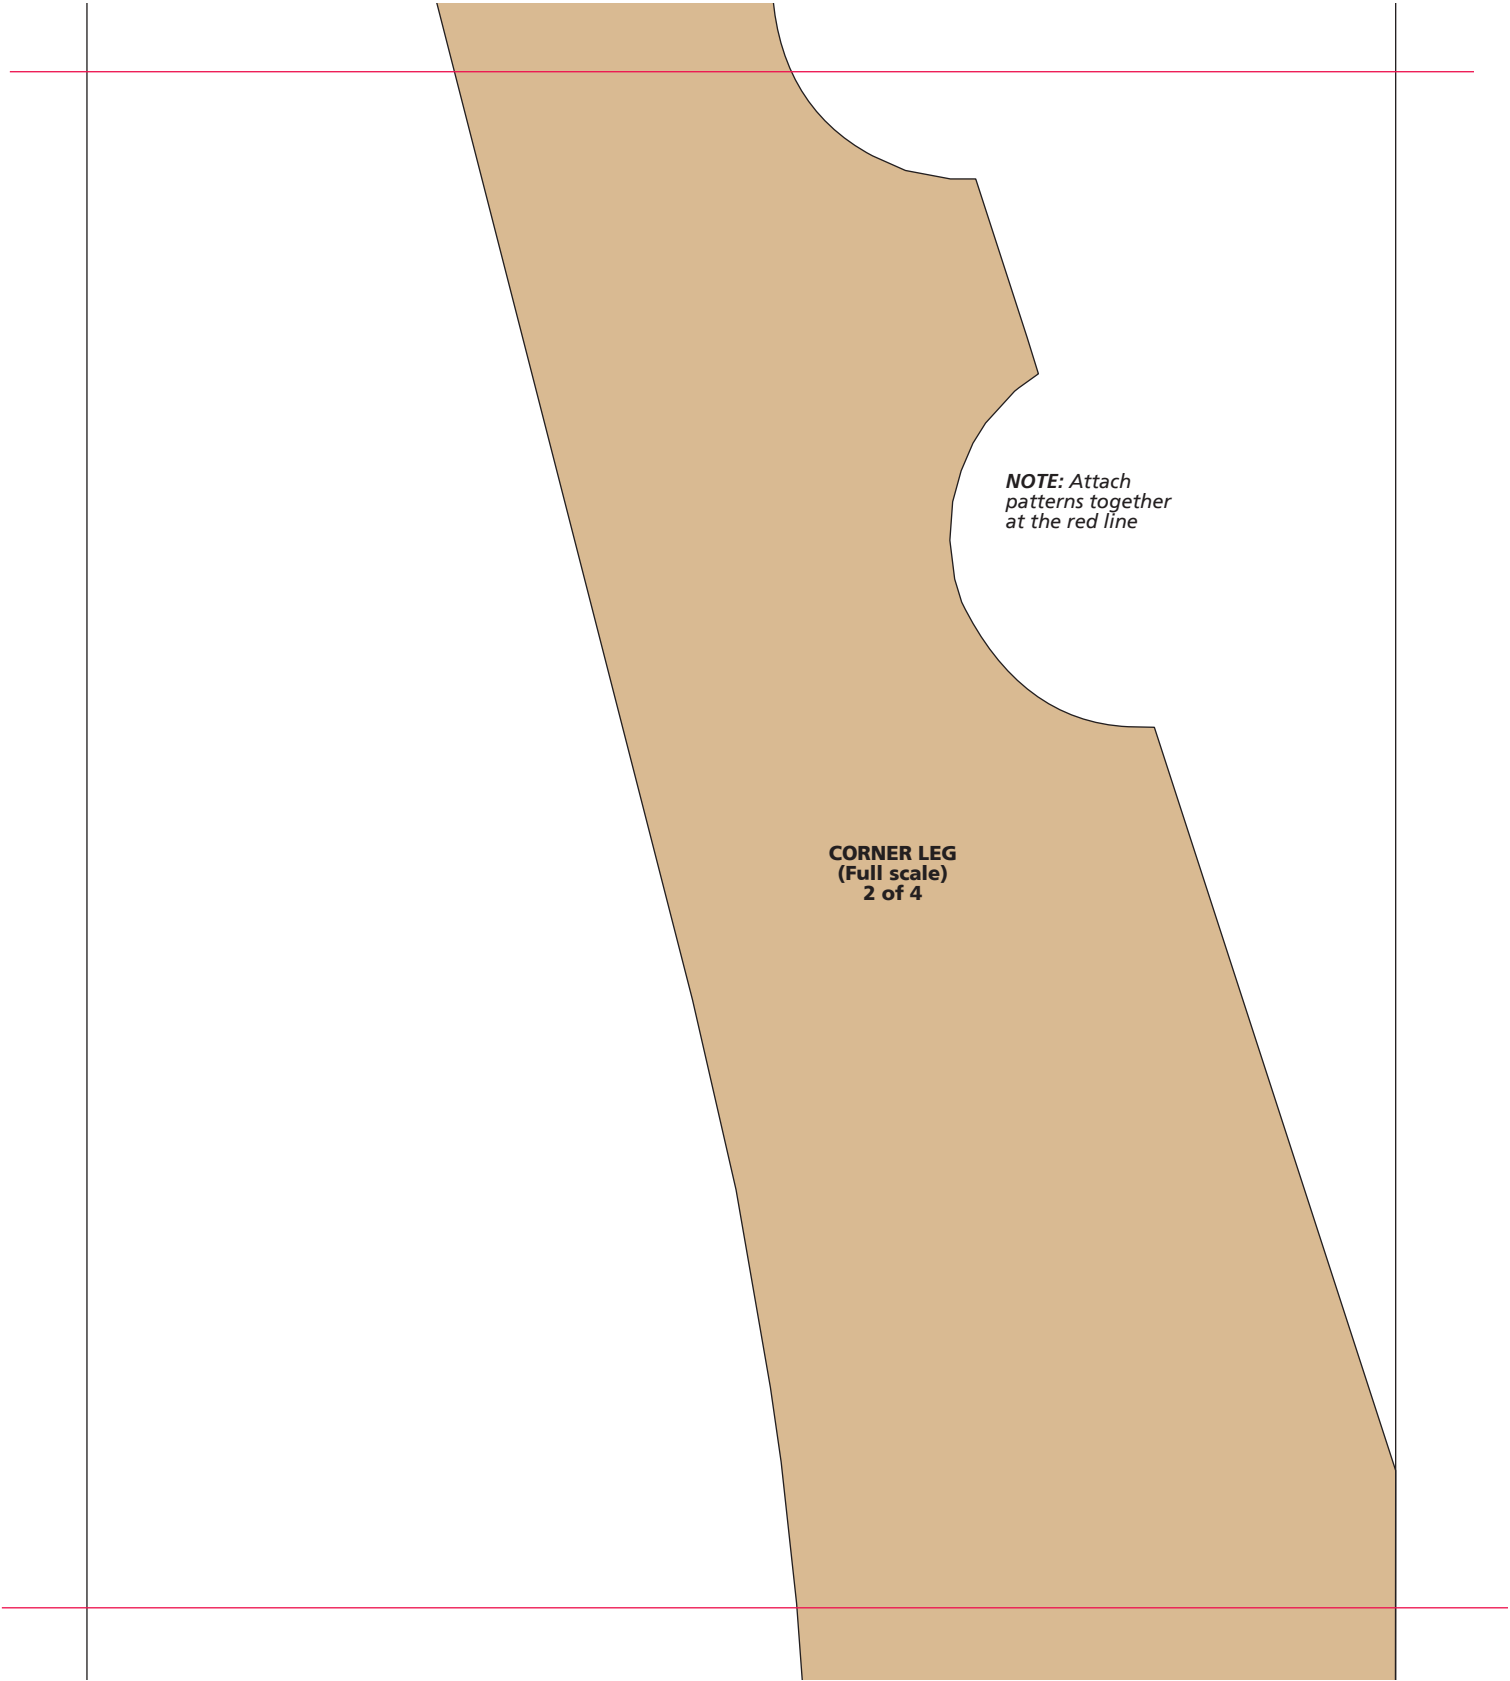

# Patio seating **Leg patterns**

# Online Extra

*NOTE: Attach patterns together at the red line*

**CORNER LEG  
(Full scale)  
2 of 4**

*NOTE: Attach  
patterns together  
at the red line*

**CORNER LEG  
(Full scale)  
3 of 4**

**FRONT LEG  
(Full scale)  
2 of 2**

***NOTE:** Attach  
patterns together  
at the red line*