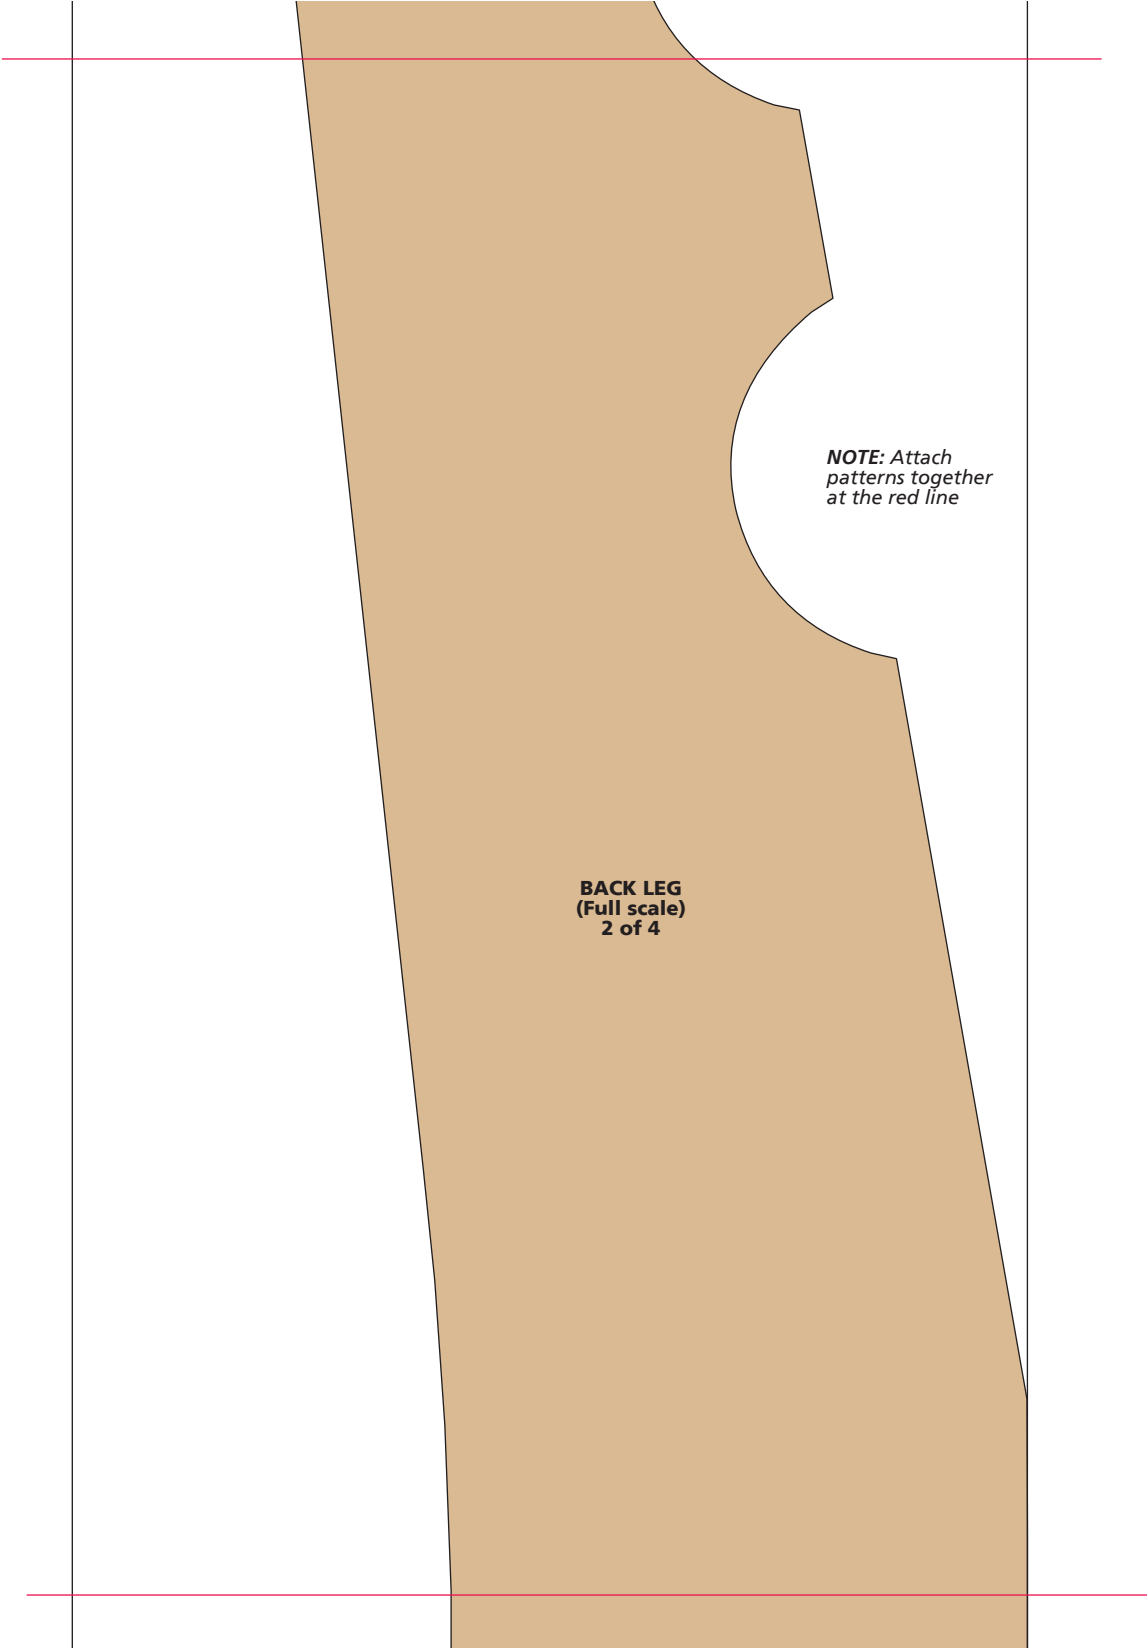

# Patio seating **Leg patterns**

# Online Extra

*NOTE: Attach patterns together at the red line*

**CORNER LEG  
(Full scale)  
2 of 4**

*NOTE: Attach  
patterns together  
at the red line*

**CORNER LEG  
(Full scale)  
3 of 4**

**FRONT LEG  
(Full scale)  
2 of 2**

***NOTE:** Attach  
patterns together  
at the red line*