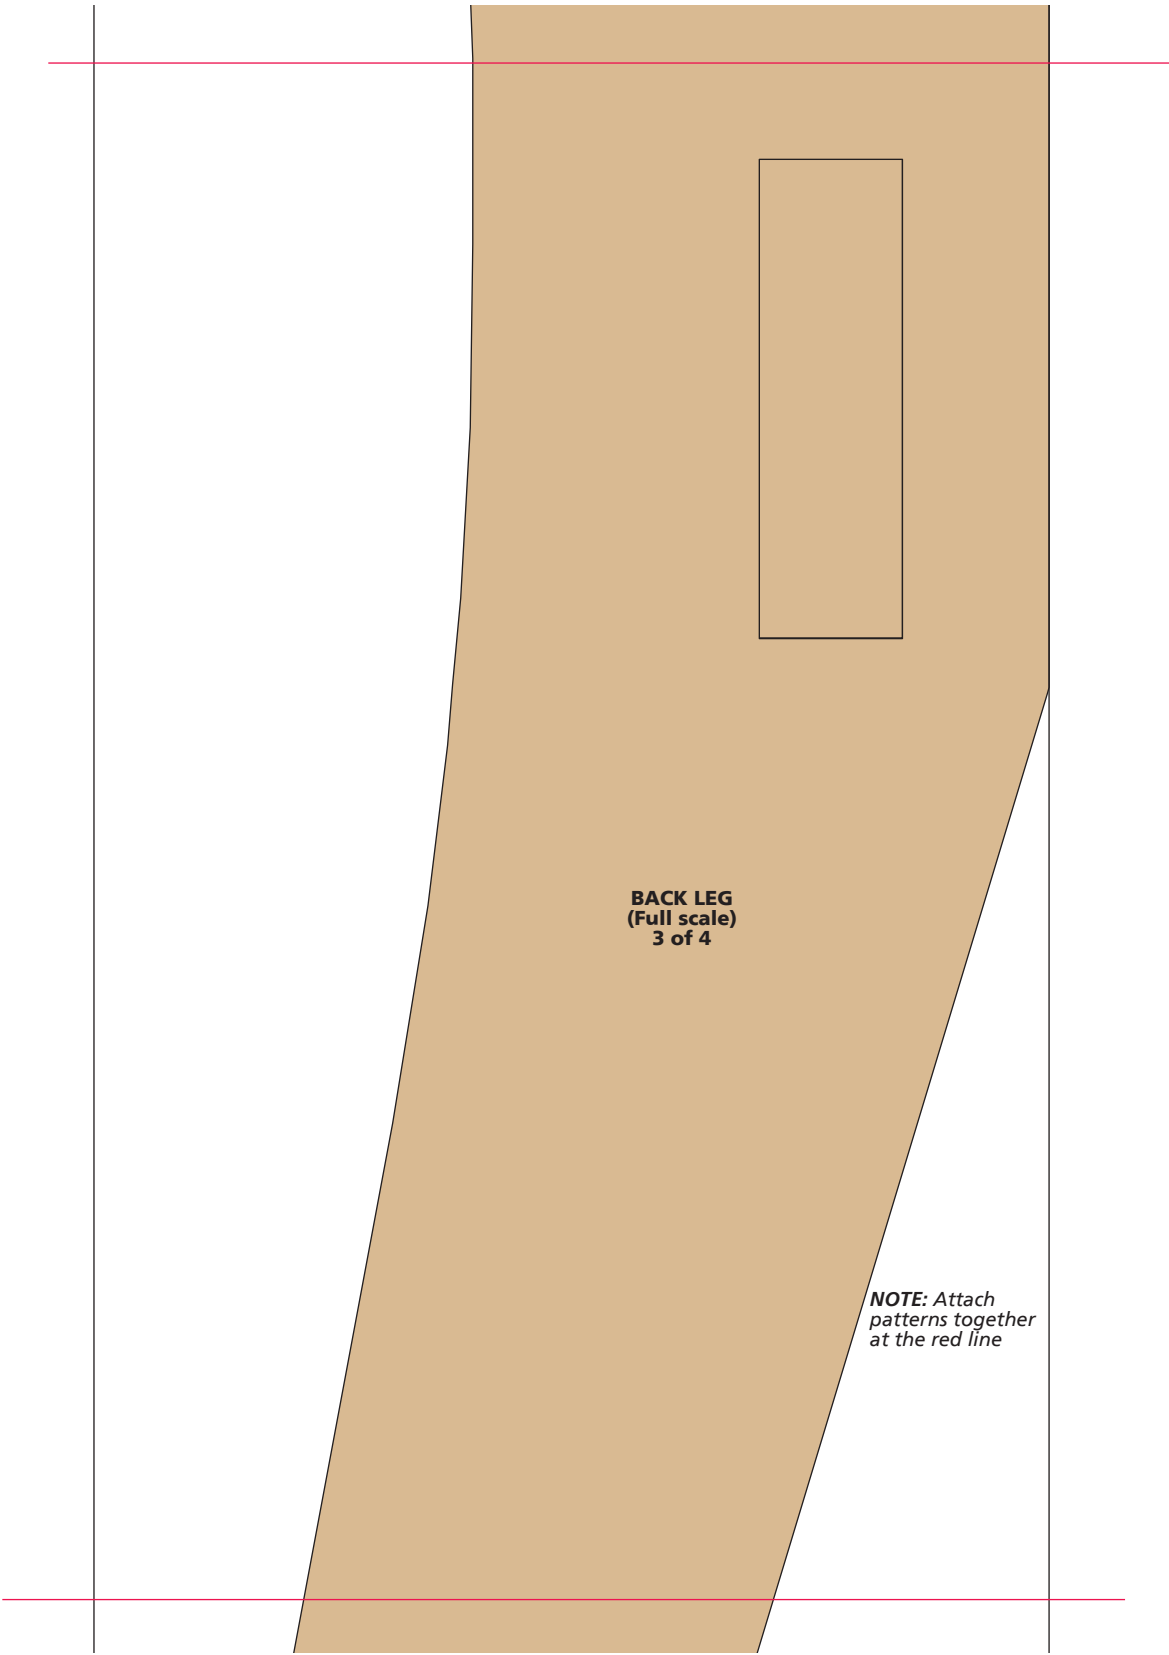

# Patio seating **Leg patterns**

# Online Extra

*NOTE: Attach patterns together at the red line*

**CORNER LEG  
(Full scale)  
2 of 4**

*NOTE: Attach  
patterns together  
at the red line*

**CORNER LEG  
(Full scale)  
3 of 4**

**FRONT LEG  
(Full scale)  
2 of 2**

***NOTE:** Attach  
patterns together  
at the red line*