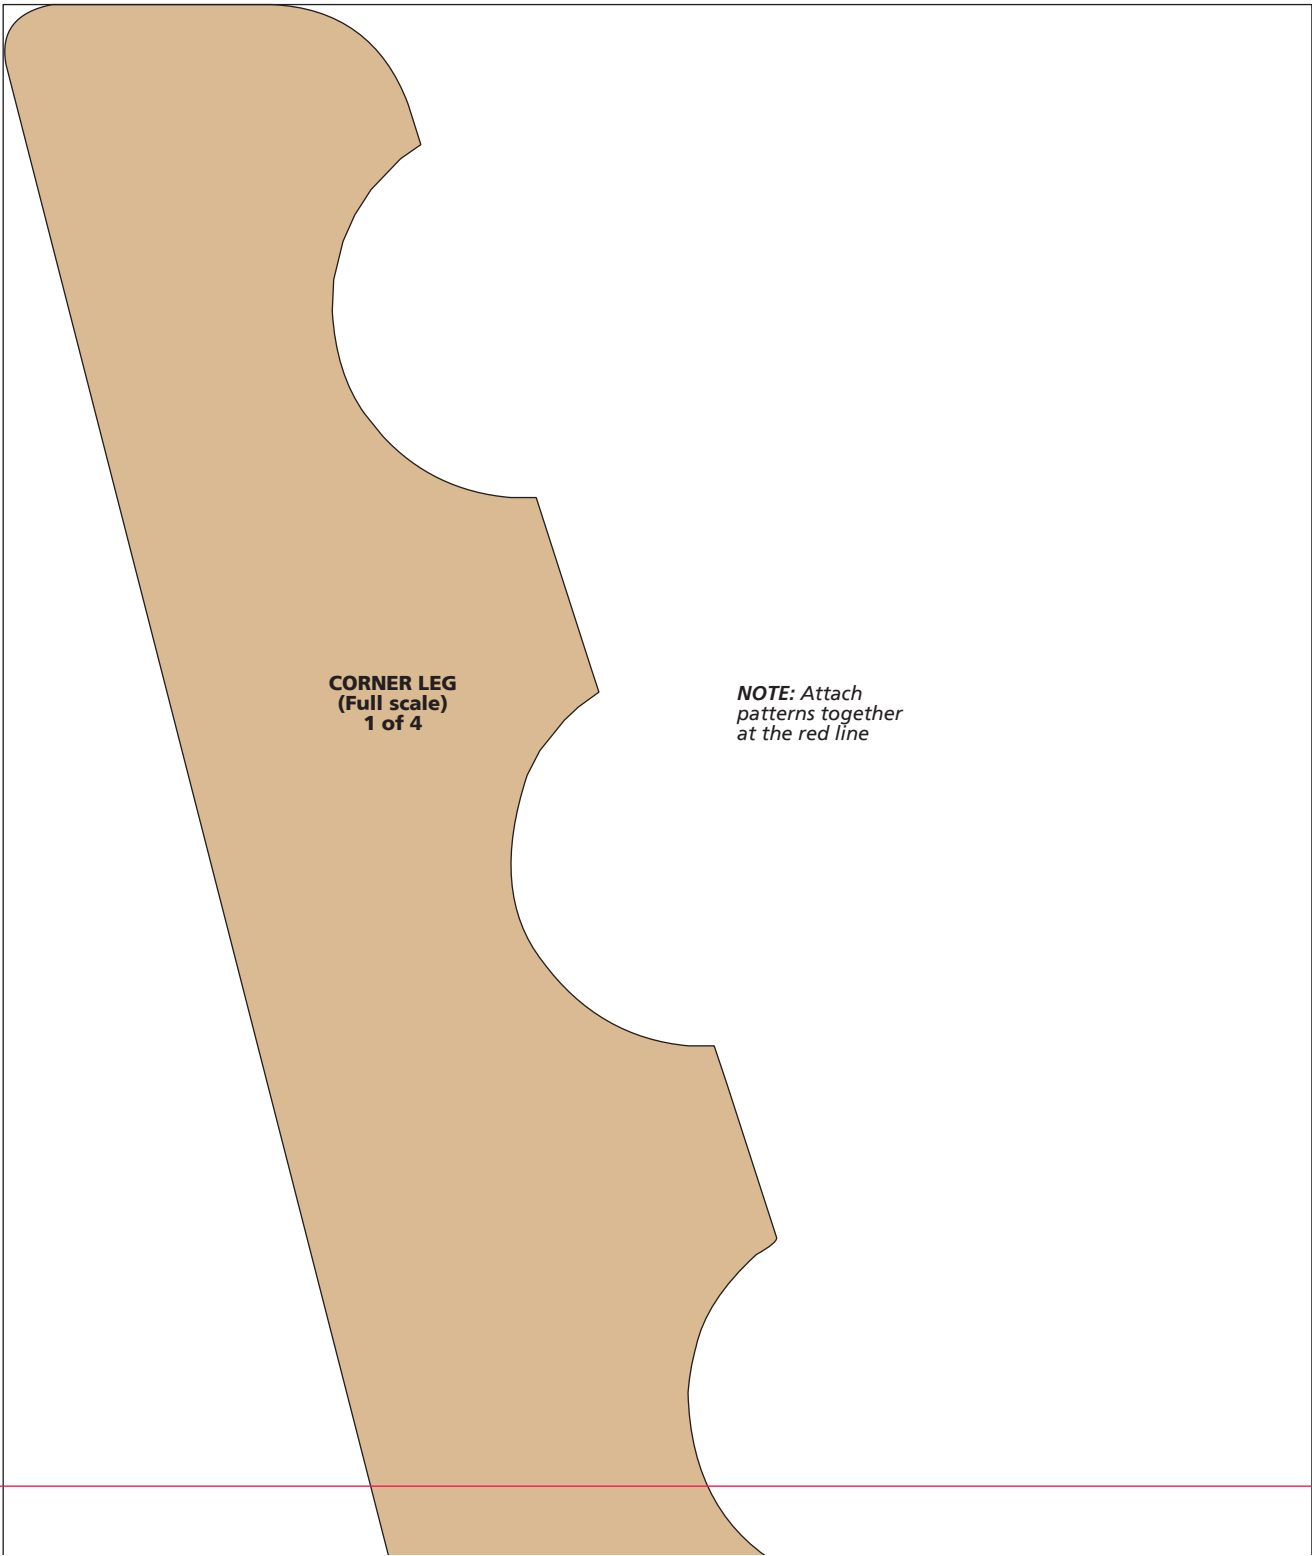

# Patio seating **Leg patterns**

# Online Extra

*NOTE: Attach patterns together at the red line*

**CORNER LEG  
(Full scale)  
2 of 4**

*NOTE: Attach  
patterns together  
at the red line*

**CORNER LEG  
(Full scale)  
3 of 4**

**FRONT LEG  
(Full scale)  
2 of 2**

***NOTE:** Attach  
patterns together  
at the red line*