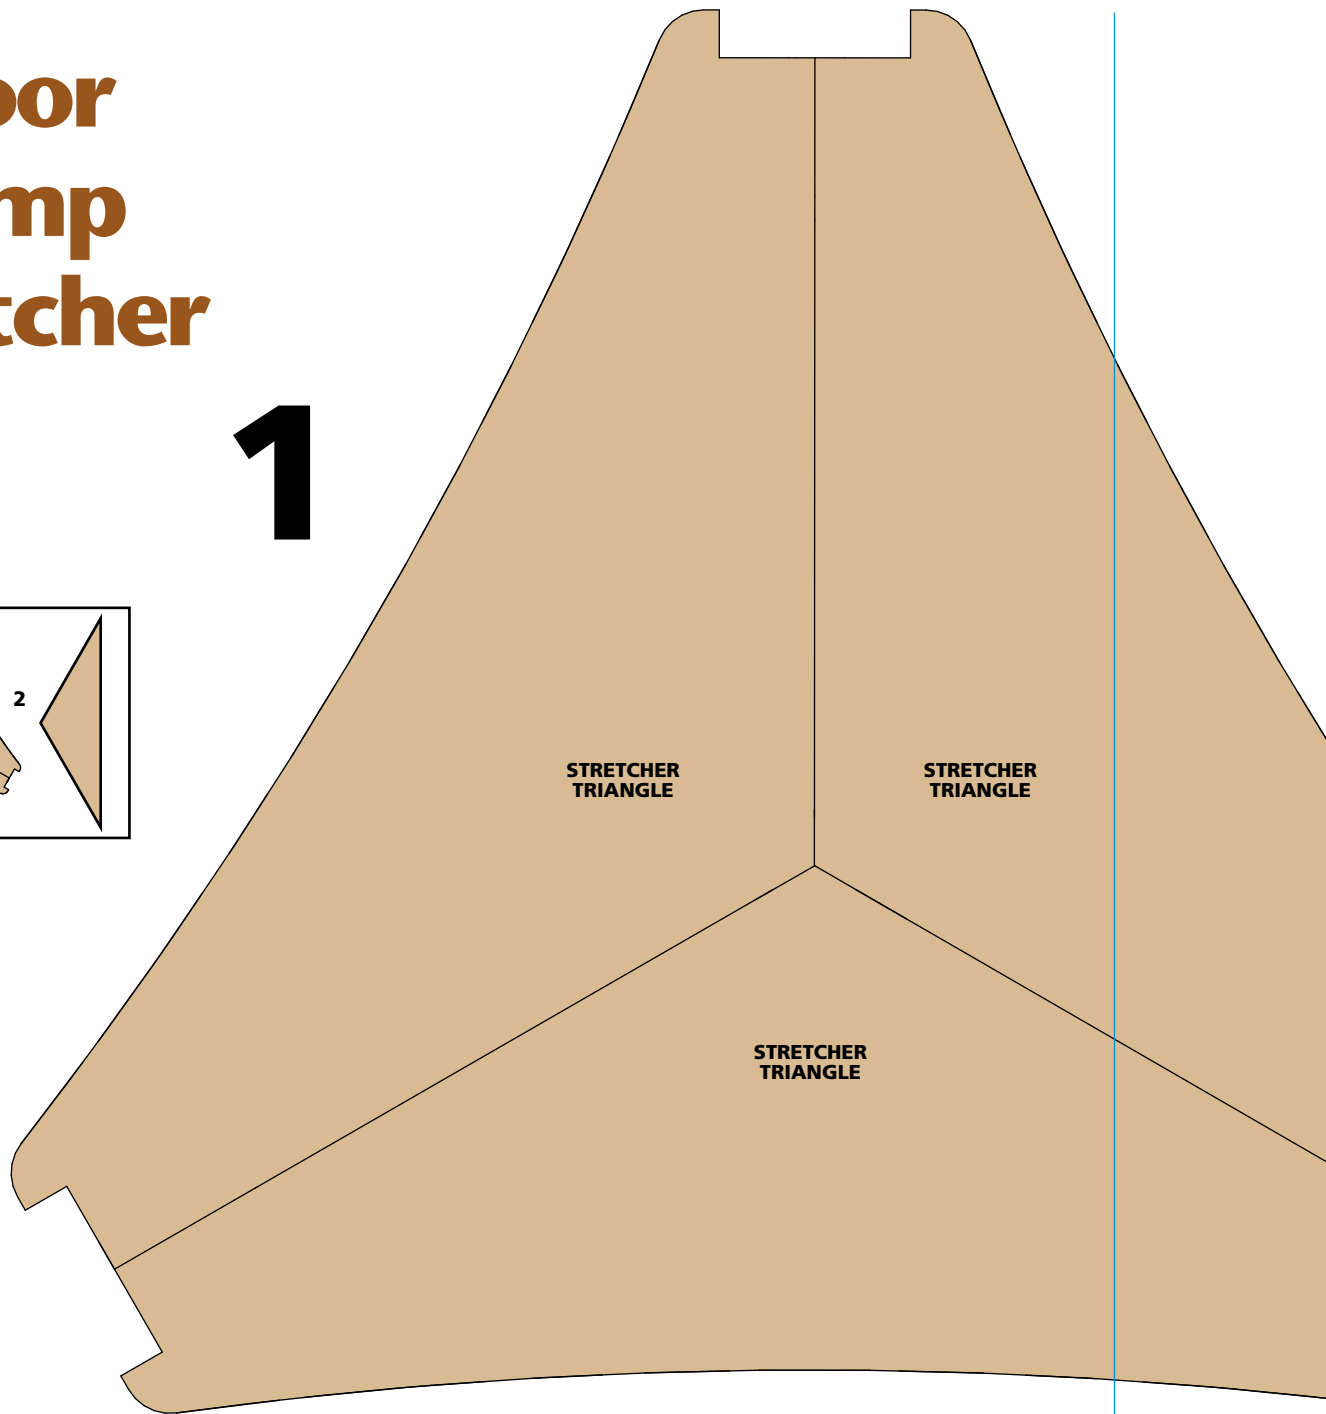

## Floor Lamp Stretcher

# 1

**BLUE**- Pattern alignment lines

**2**

**STRETCHER  
TRIANGLE**