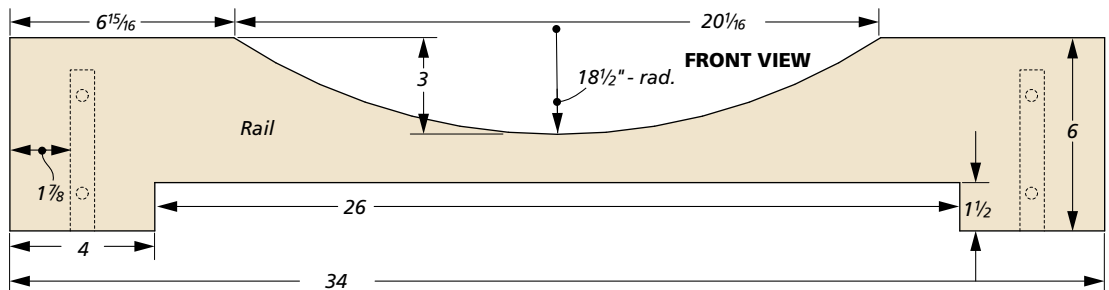

Online Extra

Console

Scooping Jig

ROUTER BASE
(6" x 9 1/2" - 1/2" Ply.)

TOP VIEW

TOP VIEW

END VIEW

TOP VIEW