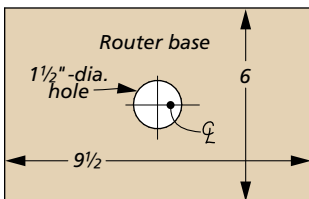

Online Extra

Console

Scooping Jig

ROUTER BASE
(6" x 9 1/2" - 1/2" Ply.)

TOP VIEW

TOP VIEW

END VIEW

TOP VIEW