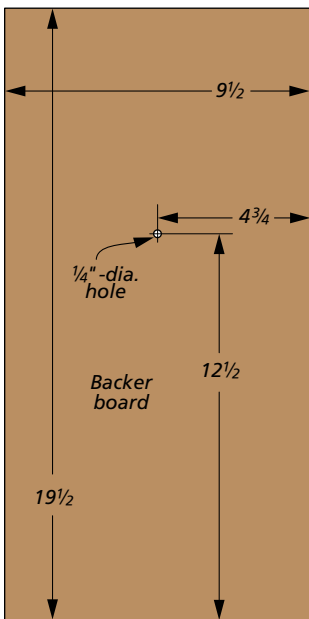

Online Extra

Console

Scooping Jig

ROUTER BASE
(6" x 9 1/2" - 1/2" Ply.)

TOP VIEW

TOP VIEW

END VIEW

TOP VIEW