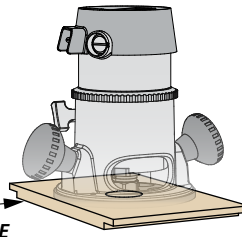

Online Extra

Console

Scooping Jig

ROUTER BASE
(6" x 9 1/2" - 1/2" Ply.)

TOP VIEW

TOP VIEW

END VIEW

TOP VIEW