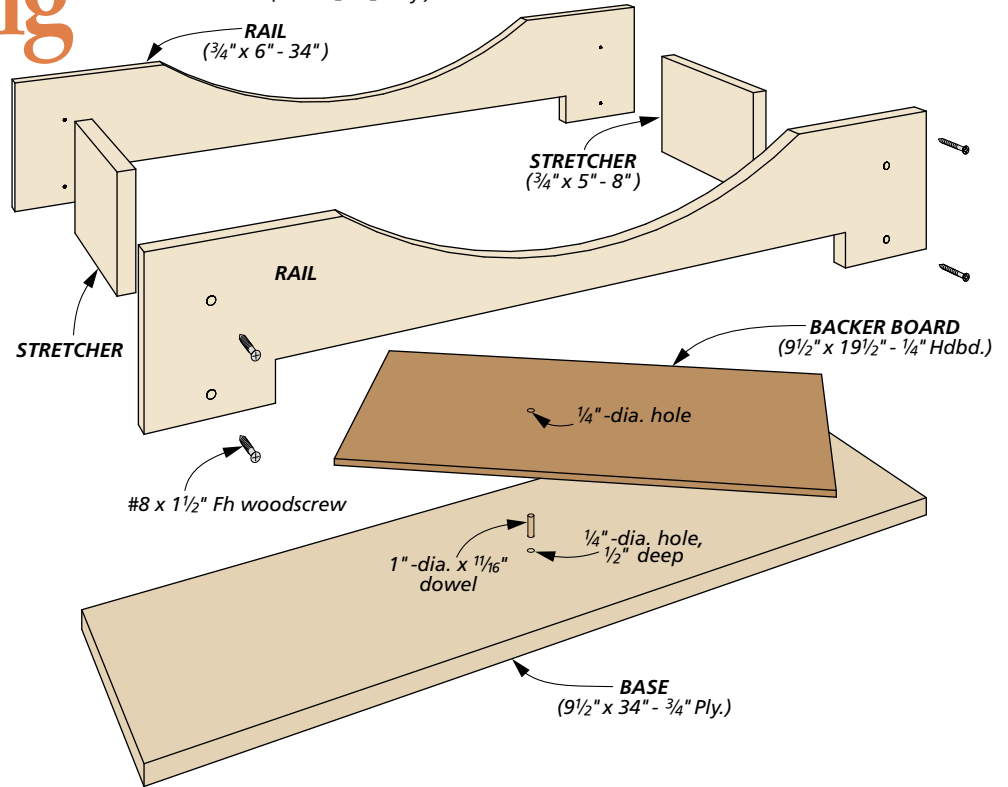

Online Extra

Console

Scooping Jig

ROUTER BASE
(6" x 9 1/2" - 1/2" Ply.)

TOP VIEW

TOP VIEW

END VIEW

TOP VIEW