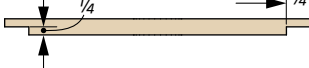

Online Extra

Console

Scooping Jig

ROUTER BASE
(6" x 9 1/2" - 1/2" Ply.)

TOP VIEW

TOP VIEW

END VIEW

TOP VIEW