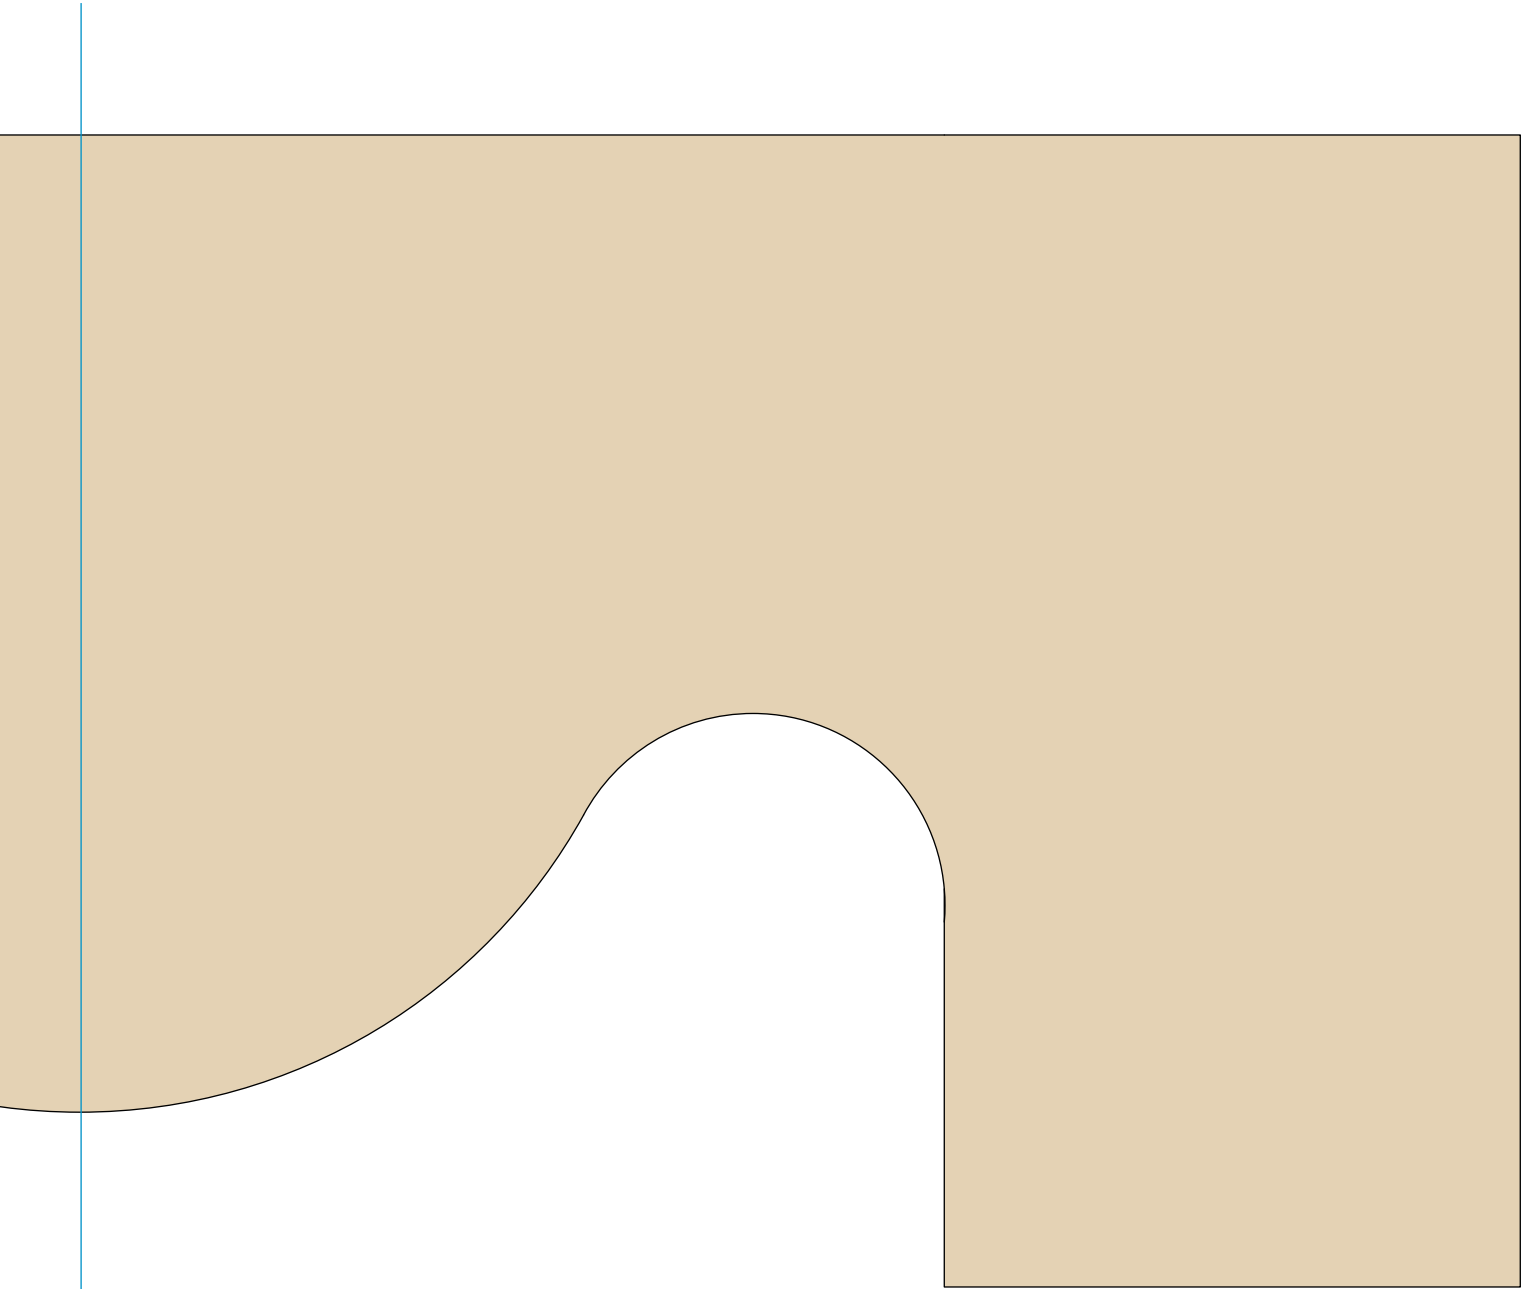

Online Extra

full-size patterns

Waterfall Bookcase

BLUE- Pattern alignment lines

NOTE: Print patterns with printer set to "actual" size

CASE SIDE PATTERN

1

2

3

CASE FRONT AND BACK PATTERN

4

5

6

7