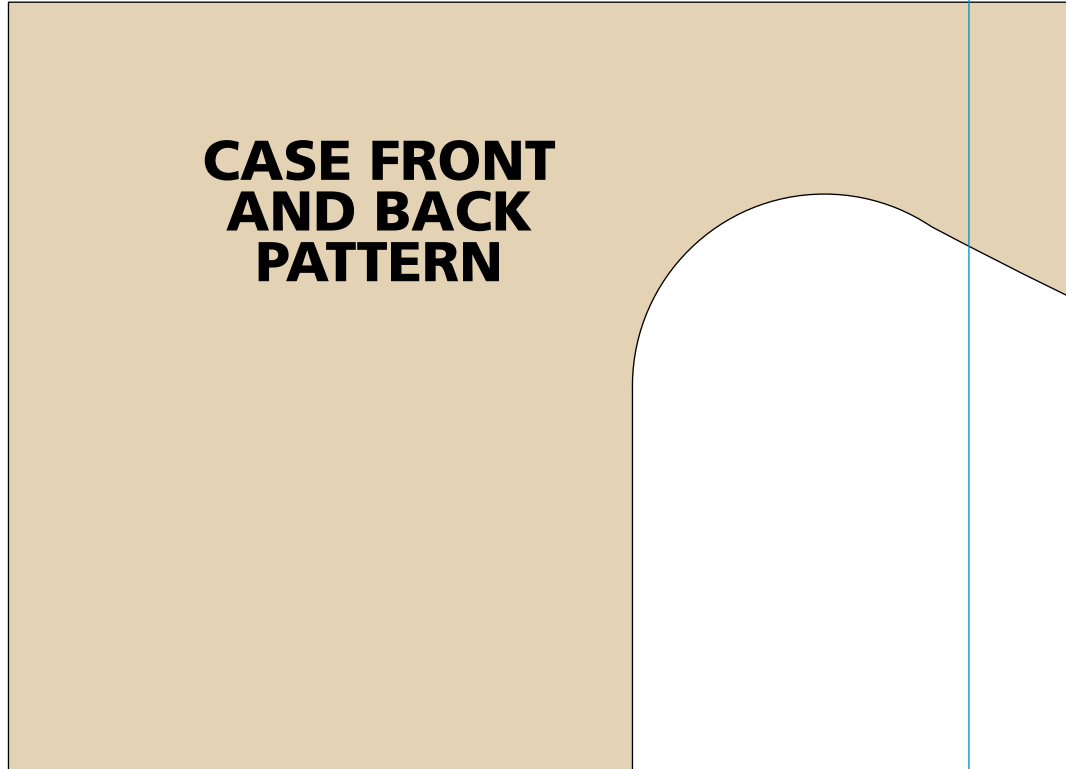

Online Extra

full-size patterns

Waterfall Bookcase

BLUE- Pattern alignment lines

NOTE: Print patterns with printer set to "actual" size

CASE SIDE PATTERN

1

2

3

CASE FRONT AND BACK PATTERN

4

5

6

7