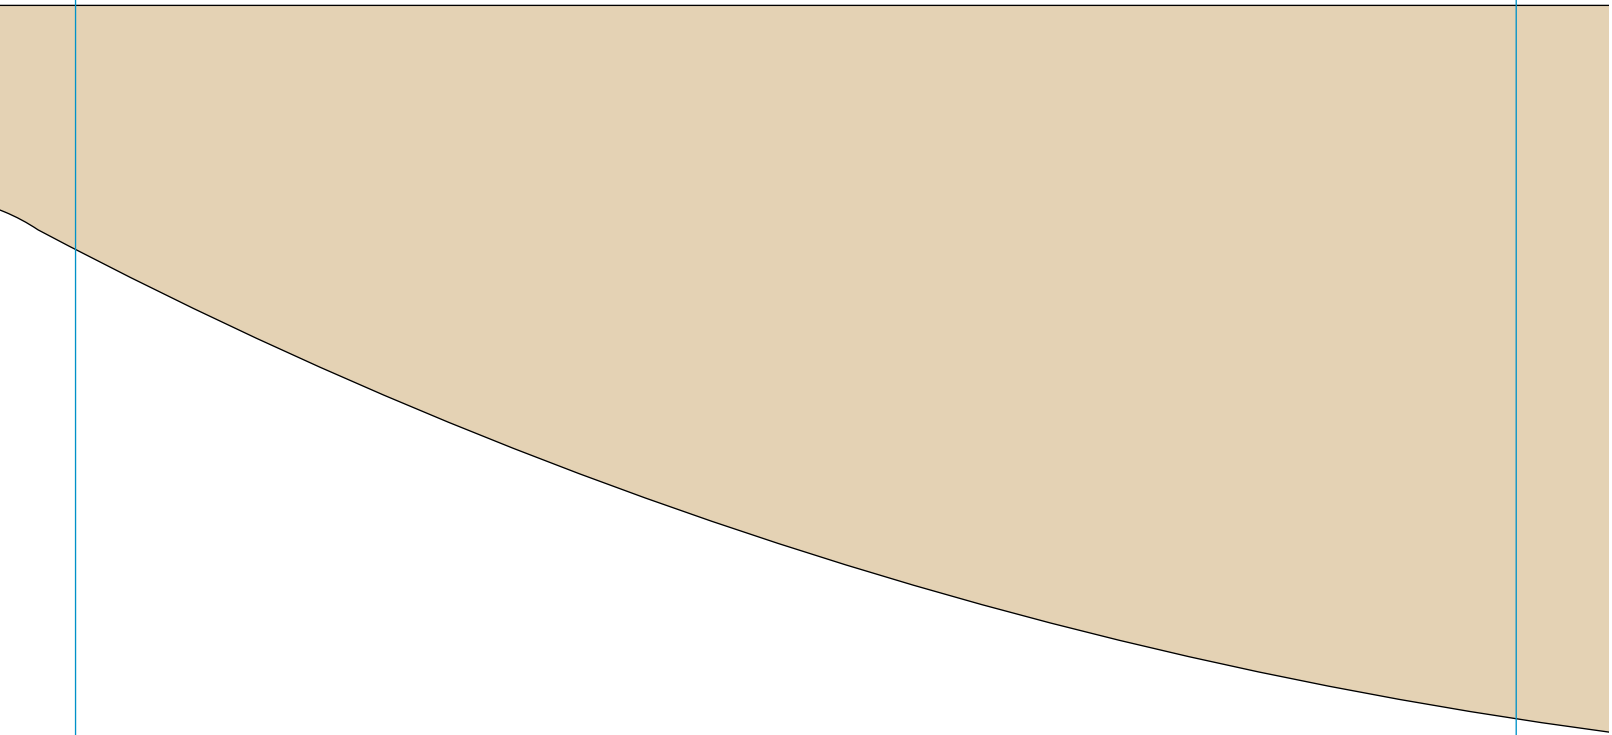

Online Extra

full-size patterns

Waterfall Bookcase

BLUE- Pattern alignment lines

NOTE: Print patterns with printer set to "actual" size

CASE SIDE PATTERN

1

2

3

CASE FRONT AND BACK PATTERN

4

5

6

7