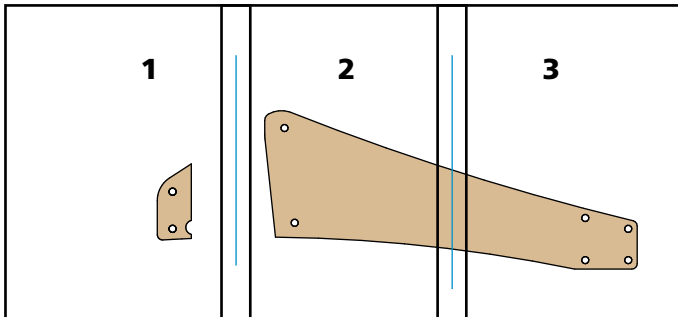

Online Extra

full-size patterns

12" Clamp

1

BLUE- Pattern alignment lines

12" CLAMP JAW CORE

NOTE: Print patterns with printer set to "actual" size

2

BLUE- Pattern alignment lines

12" CLAMP JAW CORE

NOTE: Print patterns with printer set to "actual" size

3

BLUE- Pattern alignment lines

12" CLAMP JAW CORE

NOTE: Print patterns with printer set to "actual" size