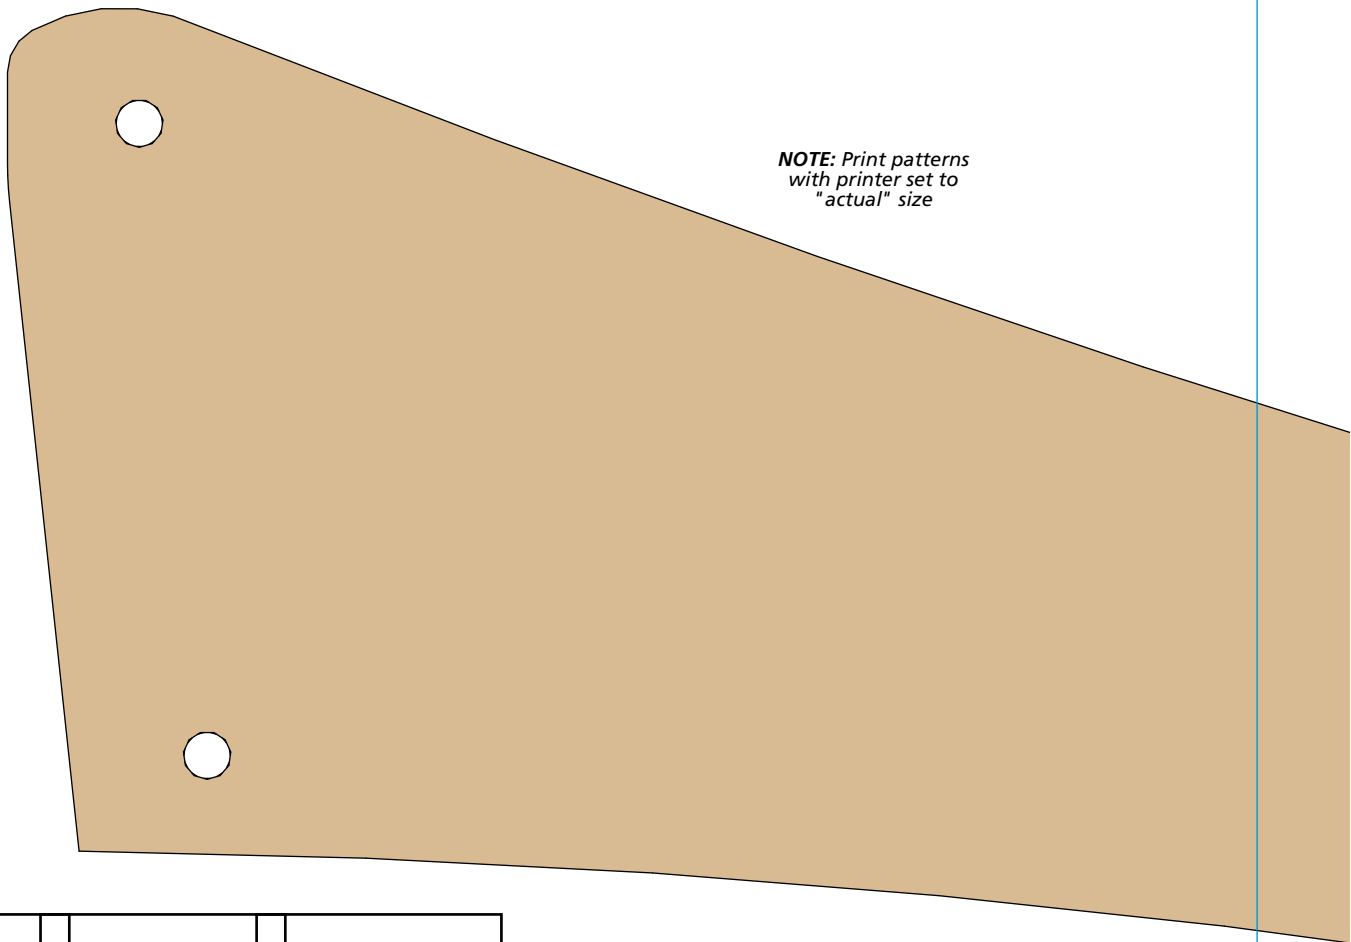

Online Extra

full-size patterns

12" Clamp

1

BLUE- Pattern alignment lines

12" CLAMP JAW CORE

NOTE: Print patterns with printer set to "actual" size

2

BLUE- Pattern alignment lines

12" CLAMP JAW CORE

NOTE: Print patterns with printer set to "actual" size

3

BLUE- Pattern alignment lines

12" CLAMP JAW CORE

NOTE: Print patterns with printer set to "actual" size