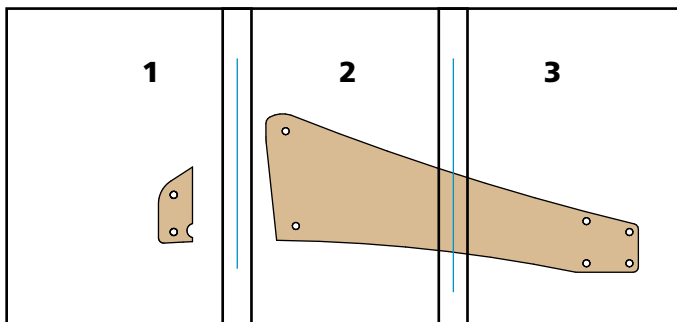

Online Extra

full-size patterns

12" Clamp

1

BLUE- Pattern alignment lines

12" CLAMP JAW CORE

NOTE: Print patterns with printer set to "actual" size

2

BLUE- Pattern alignment lines

12" CLAMP JAW CORE

NOTE: Print patterns with printer set to "actual" size

3

BLUE- Pattern alignment lines

12" CLAMP JAW CORE

NOTE: Print patterns with printer set to "actual" size