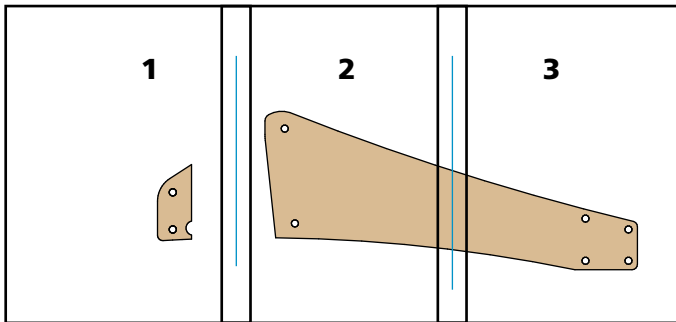

Online Extra

full-size patterns

12" Clamp

1

BLUE- Pattern alignment lines

12" CLAMP JAW CORE

NOTE: Print patterns with printer set to "actual" size

2

BLUE- Pattern alignment lines

12" CLAMP JAW CORE

NOTE: Print patterns with printer set to "actual" size

3

BLUE- Pattern alignment lines

12" CLAMP JAW CORE

NOTE: Print patterns with printer set to "actual" size