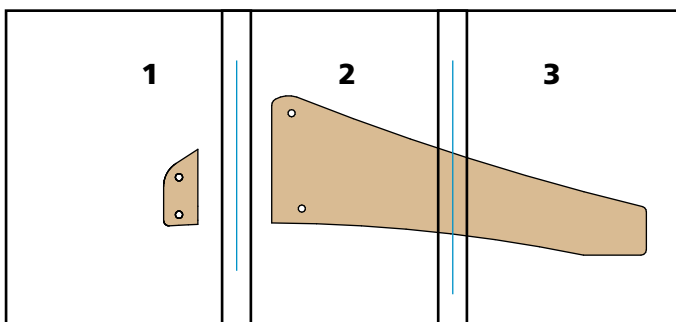

## 12" Clamp

# 1

**BLUE**- Pattern alignment lines

### 12" FIXED JAW CORE

*NOTE: Print patterns with printer set to "actual" size*

## 12" FIXED JAW CORE

*NOTE: Print patterns with printer set to "actual" size*