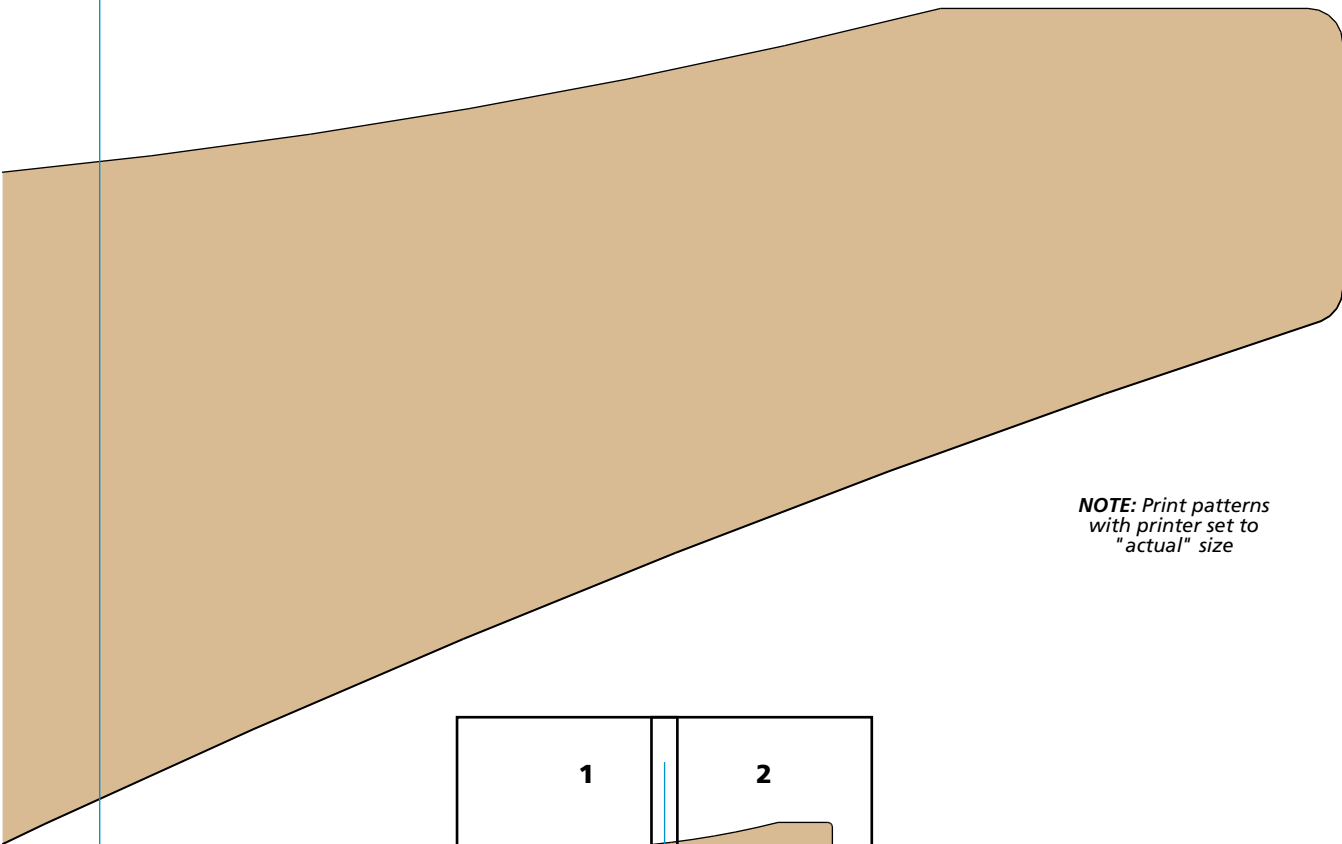

Online Extra

full-size patterns

8" Clamp

1

BLUE - Pattern alignment lines

8" FIXED HEAD CORE

NOTE: Print patterns with printer set to "actual" size

2

BLUE- Pattern alignment lines

8" FIXED HEAD CORE

NOTE: Print patterns with printer set to "actual" size