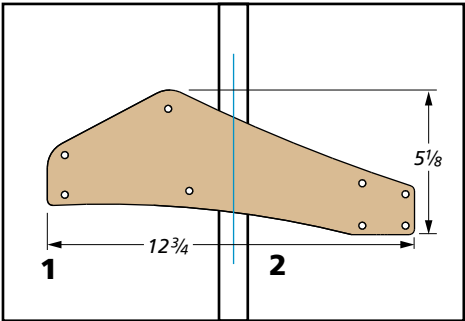

Online Extra

full-size patterns

8" Clamp

BLUE- Pattern alignment lines

8" SLIDING JAW AND FIXED JAW HEAD

NOTE: Print patterns with printer set to "actual" size

NOTE: This hole for fixed jaw only

1

BLUE- Pattern alignment lines

8" SLIDING JAW AND FIXED JAW HEAD

NOTE: Print patterns with printer set to "actual" size

NOTE: These holes for sliding jaw only

2