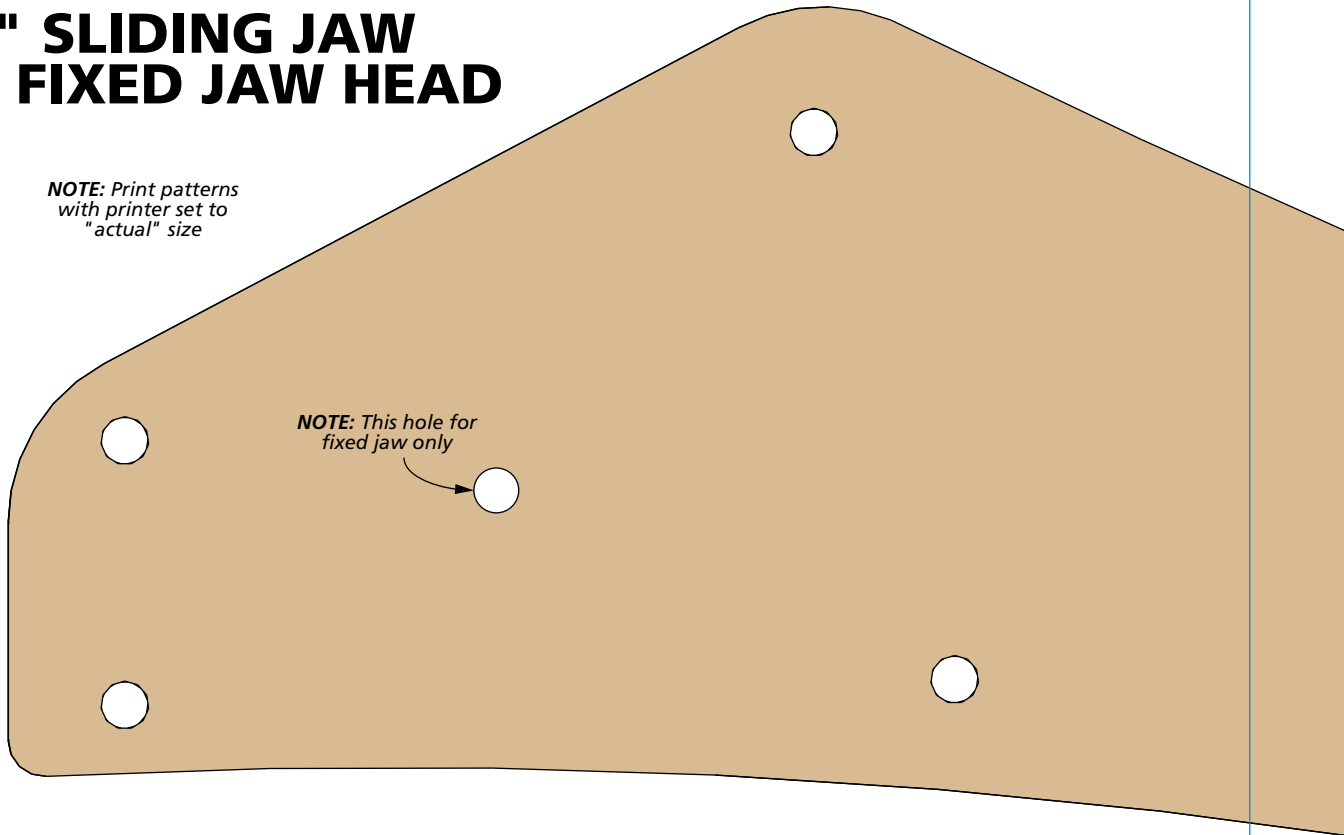

Online Extra

full-size patterns

8" Clamp

BLUE- Pattern alignment lines

8" SLIDING JAW AND FIXED JAW HEAD

NOTE: Print patterns with printer set to "actual" size

NOTE: This hole for fixed jaw only

1

BLUE- Pattern alignment lines

8" SLIDING JAW AND FIXED JAW HEAD

NOTE: Print patterns with printer set to "actual" size

NOTE: These holes for sliding jaw only

2