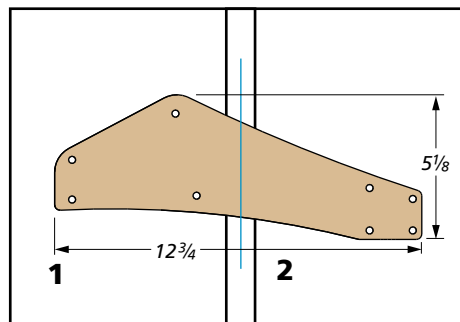

Online Extra

full-size patterns

8" Clamp

BLUE- Pattern alignment lines

8" SLIDING JAW AND FIXED JAW HEAD

NOTE: Print patterns with printer set to "actual" size

NOTE: This hole for fixed jaw only

1

BLUE- Pattern alignment lines

8" SLIDING JAW AND FIXED JAW HEAD

NOTE: Print patterns with printer set to "actual" size

NOTE: These holes for sliding jaw only

2