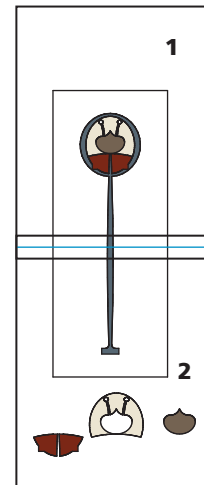

Online Extra

Ellis Organizer **Floral Inlay**

1

BLUE- Pattern alignment lines

NOTE: Print patterns with printer set to "actual" size

FLORAL INLAY PATTERN

NOTE: Pattern border is same size as center panel

2