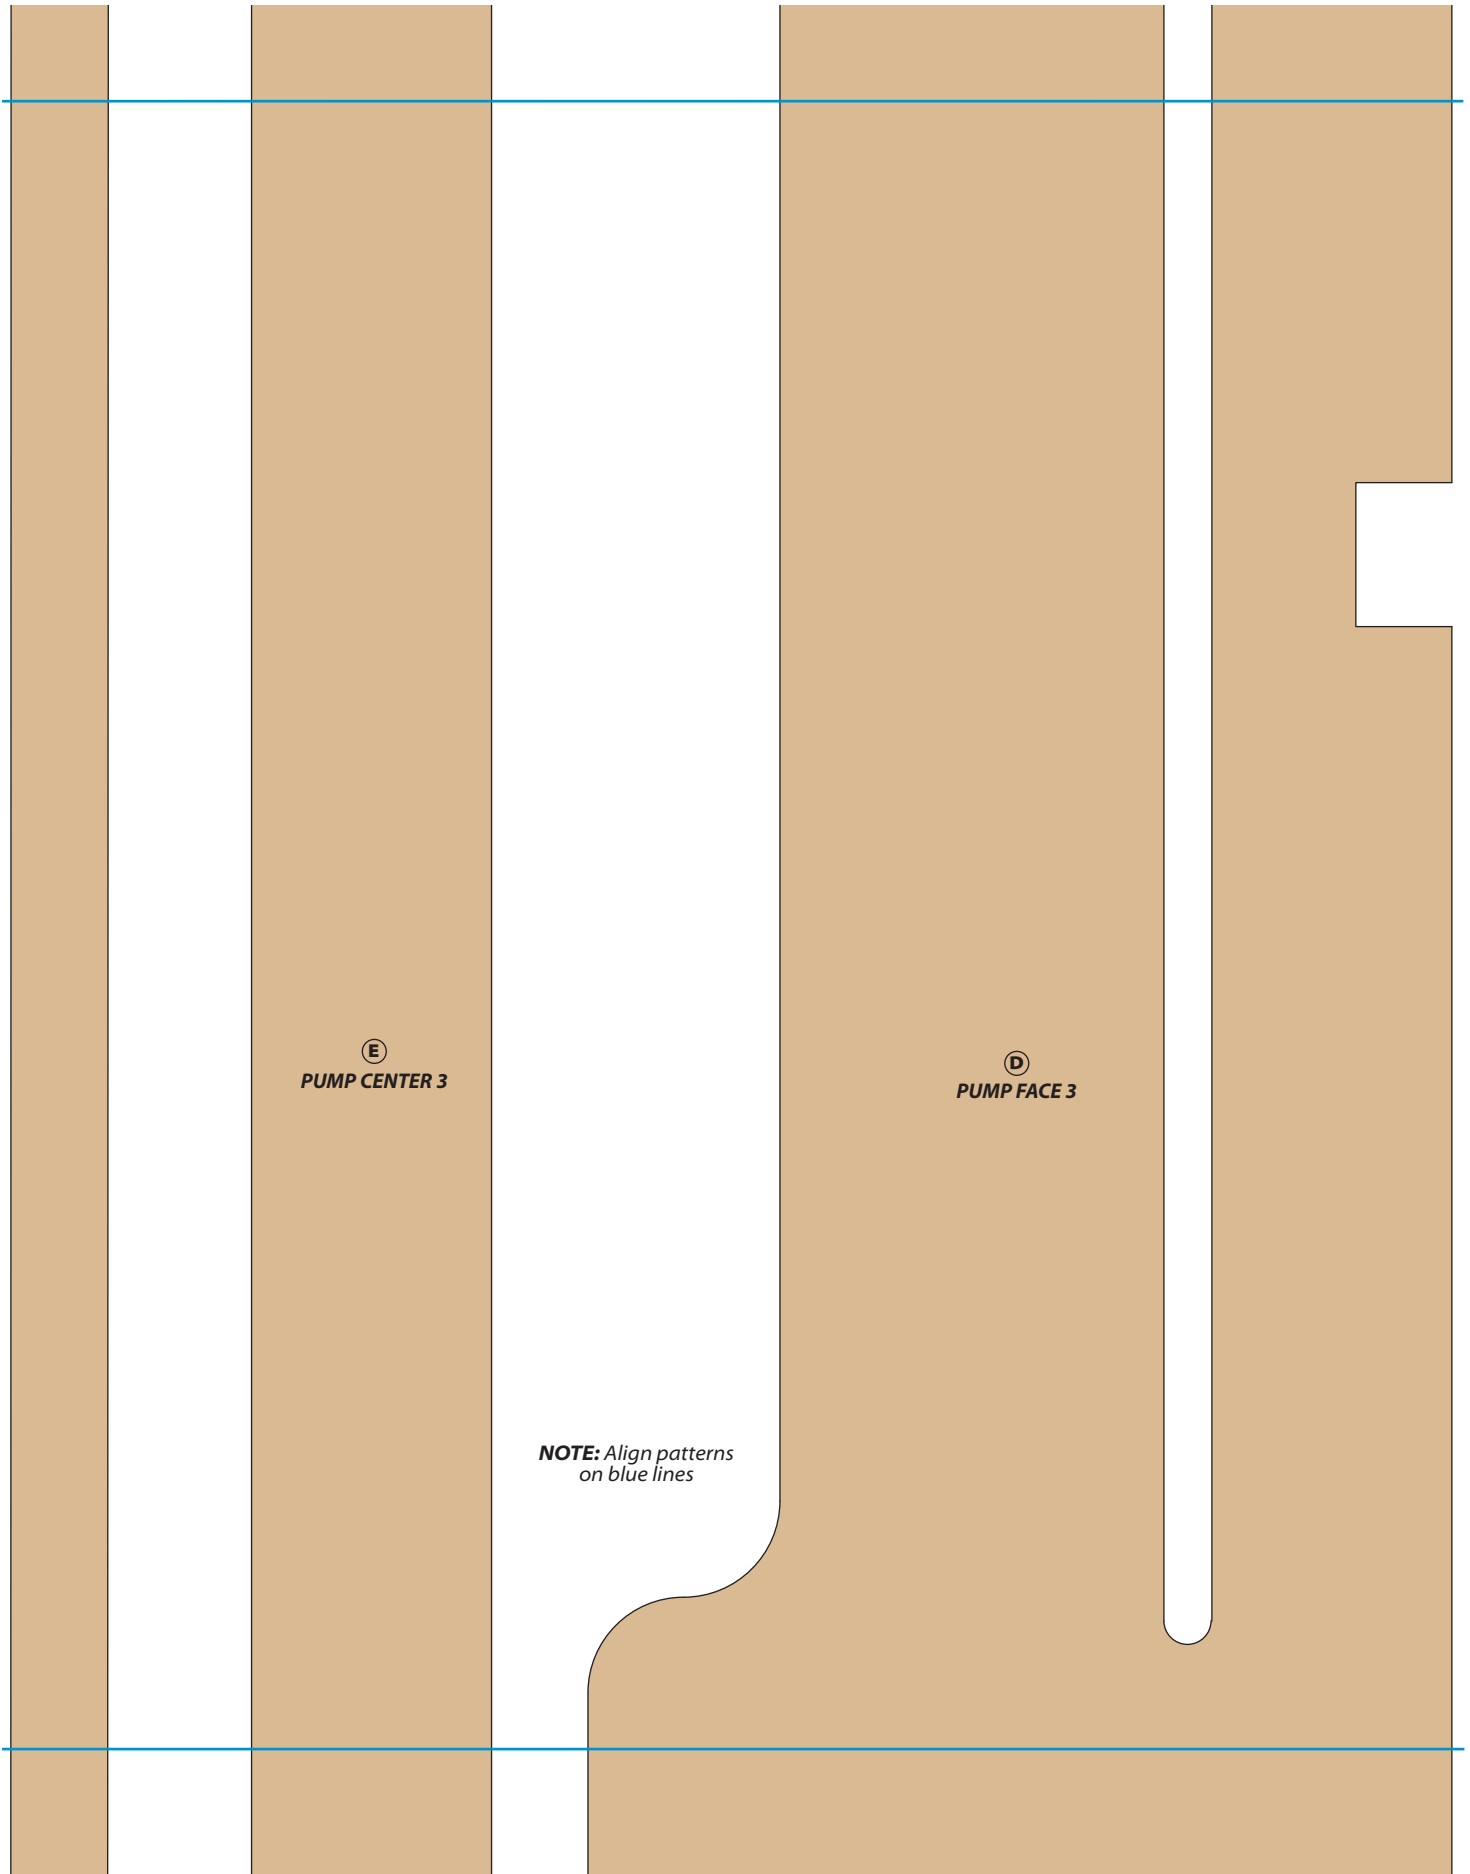

Online Extra

Marble Toy

Patterns

NOTE: Print patterns with printer set to "actual size"

The image shows a wood panel pattern with four vertical sections. Two horizontal blue lines are drawn across the top and bottom of the pattern. The second section from the left is labeled 'PUMP CENTER 2' with a circled 'E' above it. The third section from the left is labeled 'PUMP FACE 2' with a circled 'D' above it. A note is located in the bottom right area of the pattern. The rightmost section has a notch cut out of its right edge.

E
PUMP CENTER 2

D
PUMP FACE 2

NOTE: *Align patterns
on blue lines*

Ⓔ
PUMP CENTER 3

Ⓓ
PUMP FACE 3

NOTE: Align patterns
on blue lines