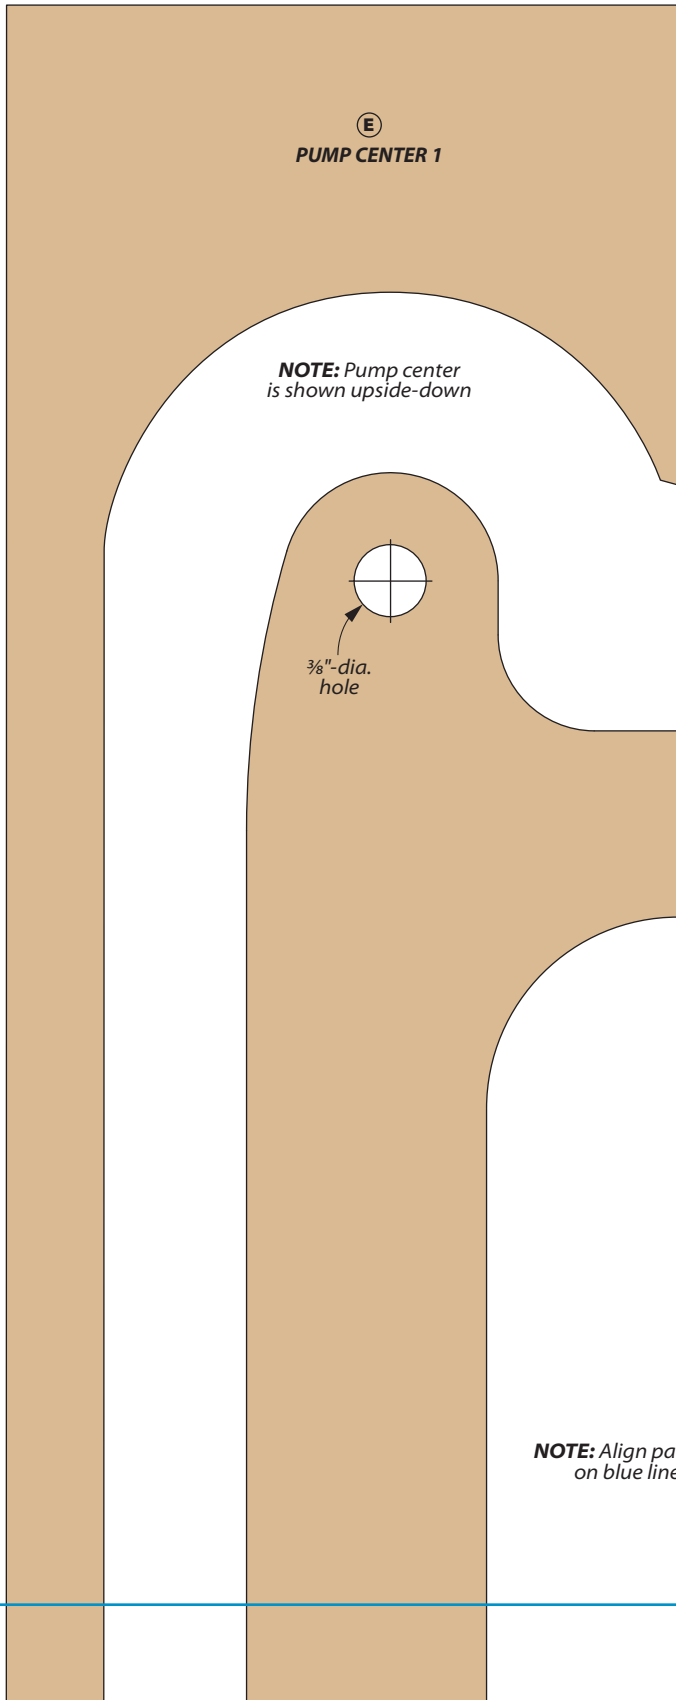

Online Extra

Marble Toy

Patterns

NOTE: Print patterns with printer set to "actual size"

The image shows a wood panel pattern with four vertical sections. Two horizontal blue lines are drawn across the top and bottom of the pattern. The second section from the left is labeled 'PUMP CENTER 2' with a circled 'E' above it. The third section from the left is labeled 'PUMP FACE 2' with a circled 'D' above it. A note is located in the bottom right area of the pattern. The rightmost section has a notch cut out of its right edge.

E
PUMP CENTER 2

D
PUMP FACE 2

NOTE: *Align patterns
on blue lines*

Ⓔ
PUMP CENTER 3

Ⓓ
PUMP FACE 3

NOTE: Align patterns
on blue lines