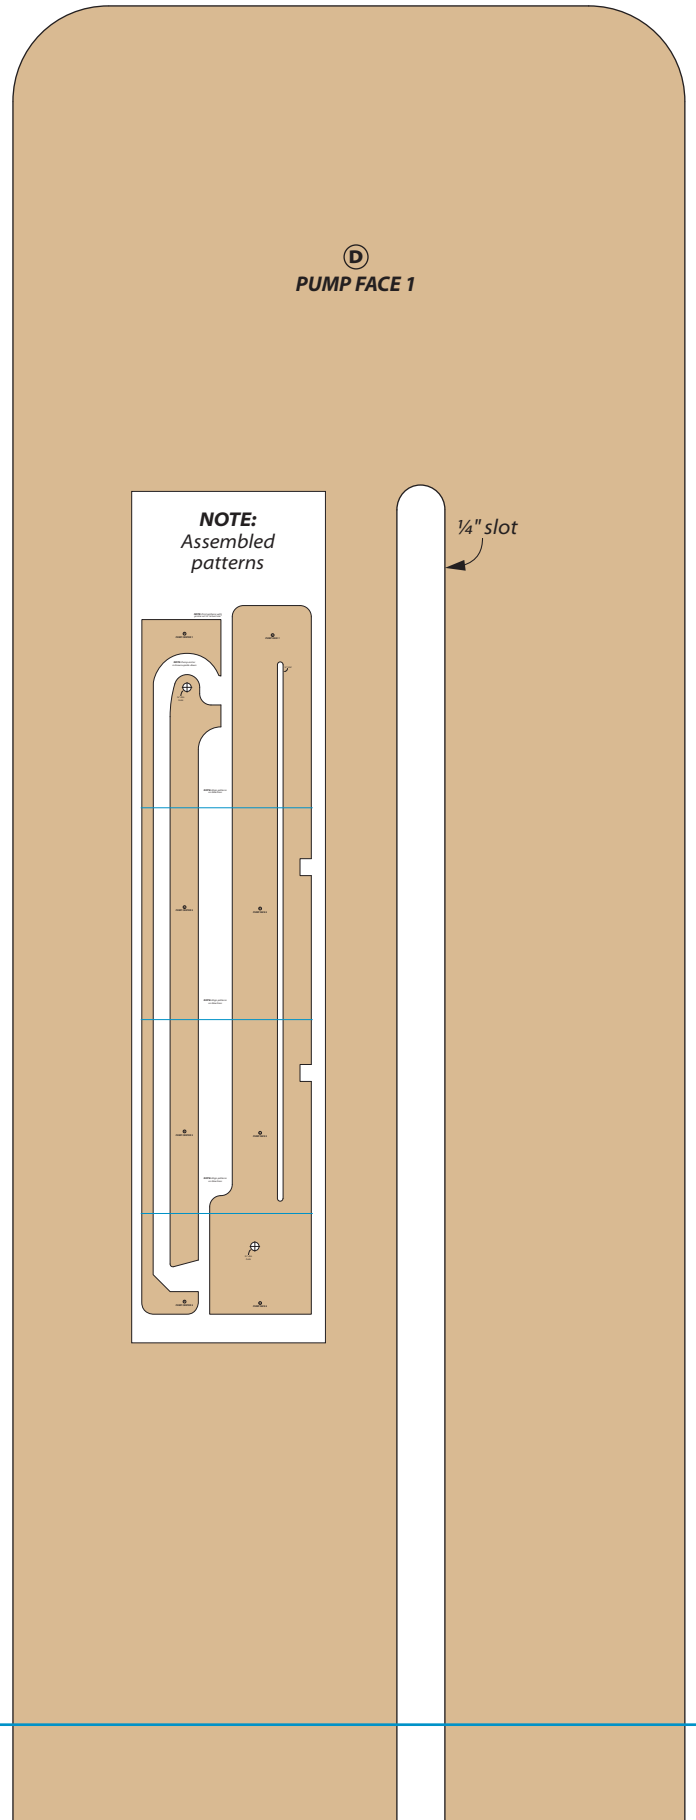

Online Extra

Marble Toy

Patterns

NOTE: Print patterns with printer set to "actual size"

The image shows a wood panel pattern with four vertical sections. Two horizontal blue lines are drawn across the top and bottom of the pattern. The second section from the left is labeled 'PUMP CENTER 2' with a circled 'E' above it. The third section from the left is labeled 'PUMP FACE 2' with a circled 'D' above it. A note is located in the bottom right area of the pattern. The rightmost section has a notch cut out of its right edge.

E
PUMP CENTER 2

D
PUMP FACE 2

NOTE: *Align patterns
on blue lines*

Ⓔ
PUMP CENTER 3

Ⓓ
PUMP FACE 3

NOTE: Align patterns
on blue lines